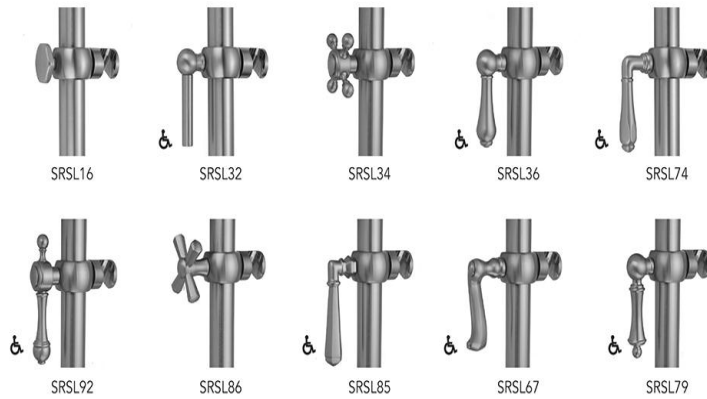

XXX ADJUSTABLE SLIDING HANDSHOWER MOUNTS

Model #-SRSL16-

FEATURES:

- Sliding handshower mounts for all luxury grab bars
- All brass construction, fully polished & plated
- Adjust tilt of handshower bracket allows for use of handshower at desired angle
- ADA compliant lever handles
- For white porcelain button on cross handles & SL92-, add -P- to item #

AVAILABLE FINISHES:

White (WH)	Pewter (PEW)	Rose Gold (RG)
Satin Gold (SG)	Satin Brass (SB)	Bombay Gold (BG)
Matte Black (MBK)	Satin Nickel (SN)	Satin Chrome (SC)
Bronze Umber (BU)	Jewelers Gold (JG)	Black Nickel (BKN)
Polished Gold (PG)	Europa Bronze (EB)	Sedona Beige (SDB)
Antique Brass (AB)	Tristan Brass (TB)	Polished Brass (PB)
Caramel Bronze (CB)	Vintage Bronze (VB)	Polished Nickel (PN)
Antique Copper (ACU)	Polished Copper (PCU)	
Polished Chrome (PCH)	Oil-Rubbed Bronze (ORB)	
Unlacquered Brass (ULB)		

SPECIFICATION DRAWING: