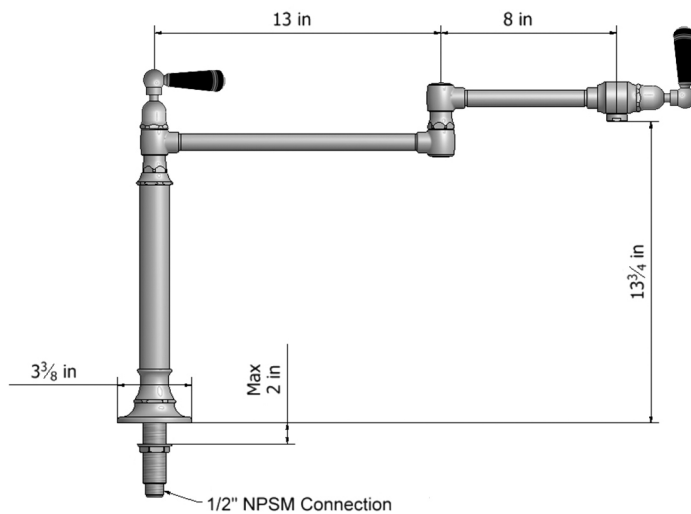

19 3/8" Deck Mount Pot Filler with Black Ceramic Lever

Model #: 1004-B-

FEATURES:

- Luxury deck mounted pot filler opens to 19 3/8"
- Unique counter top design, ideal for kitchen island installation
- Smooth folding action will place pot filler out of the way when not in use
- Lifetime quarter turn ceramic cartridge
- Can be easily installed in existing counters
- Uses standard 1 3/8"-1 5/8" faucet hole drilling

AVAILABLE FINISHES:

Polished Stainless (PSS) Brushed Stainless (BSS)

SPECIFICATION DRAWING:

AVAILABLE HANDLES: