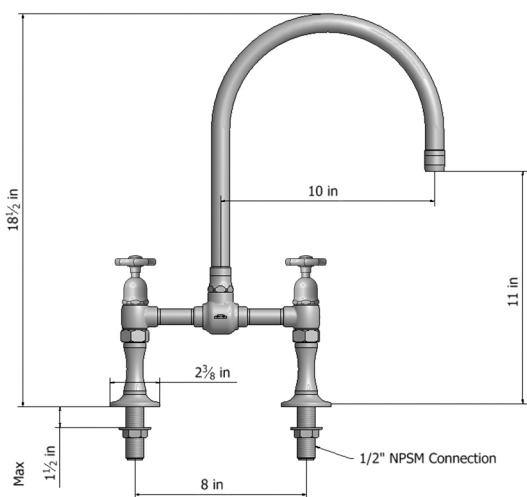

Deck Mount 10" Swivel Spout with Metal Wheel

Model #: 1014-X-

FEATURES:

- 10" Swivel spout
- Deck mounted
- Lifetime quarter turn ceramic cartridge
- Requires standard 1 3/8"-1 5/8" faucet hole drilling

AVAILABLE FINISHES:

Polished Stainless (PSS) Brushed Stainless (BSS)

SPECIFICATION DRAWING:

AVAILABLE HANDLES:

COMPLIANCES:

Complies with: ASME A112.18.1-2012/CSA B125.1-12