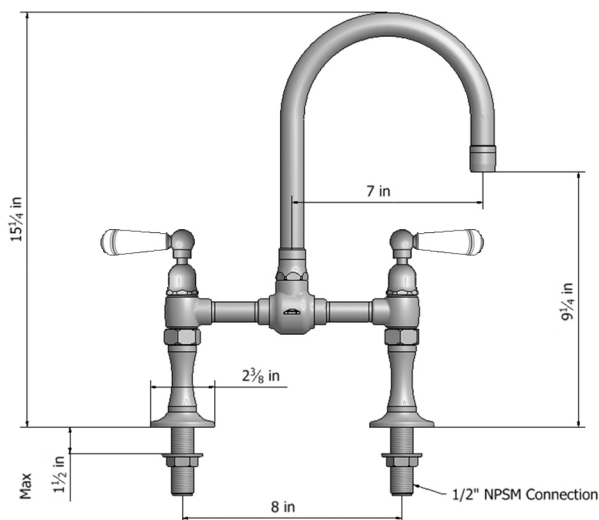

Deck Mount 7" Swivel Bar Faucet Spout with White Ceramic Lever

Model #: 1018-W-

FEATURES:

- 7" Swivel spout
- Deck mounted
- Perfect addition for bar or pantry sinks
- Lifetime quarter turn ceramic cartridge
- Requires standard $1\frac{3}{8}$ " - $1\frac{5}{8}$ " faucet hole drilling

AVAILABLE FINISHES:

Polished Stainless (PSS) Brushed Stainless (BSS)

SPECIFICATION DRAWING:

AVAILABLE HANDLES: