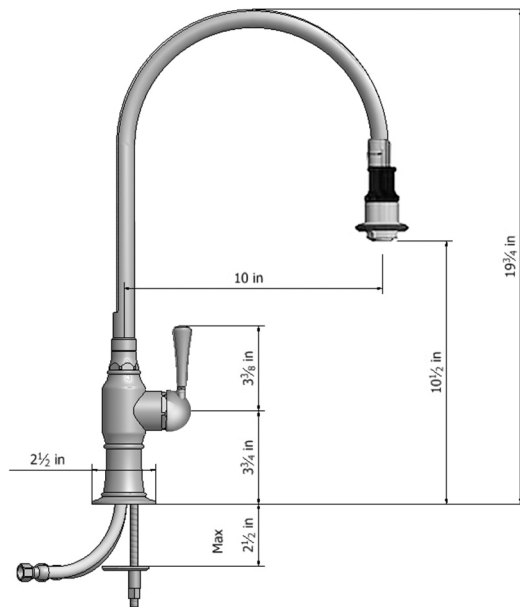

Pull-Off Spray Deck Mount Single Hole with 10" Swivel Spout with Right Metal Traditional Lever

Model #: 1072-MT-

JACLO
Confidence from start to finish.™

FEATURES:

- 10" Pull-off spray swivel spout
- Single lever
- Single hole design allows for multiple choices of placement on sink or counter
- Patented pull off spray design
- Push/pull spray head diverts from stream to spray
- Silicone nozzles for easy cleaning
- Plastic coated stainless steel hose for easy cleaning
- Built in air gap
- Lifetime ceramic cartridge
- Requires standard $1 \frac{3}{8}$ "- $1 \frac{5}{8}$ " faucet hole drilling

AVAILABLE FINISHES:

Polished Stainless (PSS) Brushed Stainless (BSS)

SPECIFICATION DRAWING:

AVAILABLE HANDLES: