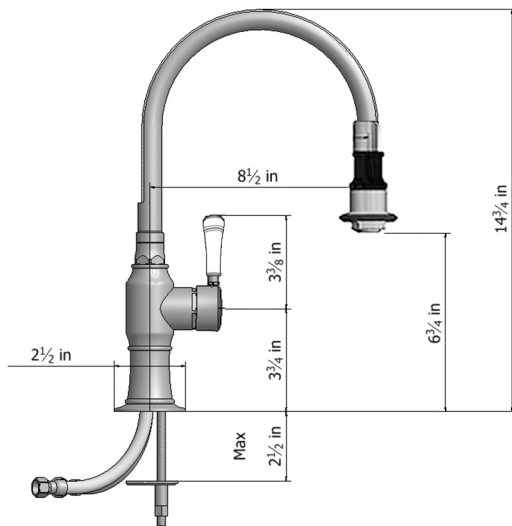

Pull-Off Spray Deck Mount Single Hole with 8" Swivel Spout with Left White Ceramic Contemporary Lever

Model #: 1274-WC-

FEATURES:

- 8" Pull-off spray swivel spout
- Single lever
- Single hole design allows for multiple choices of placement on sink or counter
- Patented pull off spray design
- Push/pull spray head diverts from stream to spray
- Silicone nozzles for easy cleaning
- Plastic coated stainless steel hose for easy cleaning
- Built in air gap
- Lifetime ceramic cartridge
- Perfect addition for bar or pantry sinks
- Requires standard 1 3/8" - 1 5/8" faucet hole drilling

AVAILABLE FINISHES:

Polished Stainless (PSS) Brushed Stainless (BSS)

SPECIFICATION DRAWING:

AVAILABLE HANDLES: