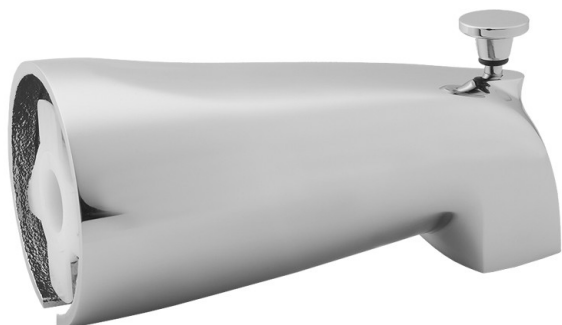

Brass Body Diverter Tub Spout

Model #: 2042-

FEATURES:

- Brass body design diverter tub spout
- Slip fit for use with 1/2" copper or 1/2" pex
- 5 1/2" reach
- Easy set screw connection

AVAILABLE FINISHES:

Polished Chrome (PCH)	Satin Chrome (SC)	Bronze Umber (BU)
Satin Nickel (SN)	Pewter (PEW)	Caramel Bronze (CB)
Polished Nickel (PN)	Antique Brass (AB)	Antique Copper (ACU)
Oil-Rubbed Bronze (ORB)	Polished Brass (PB)	Polished Copper (PCU)
Vintage Bronze (VB)	Satin Brass (SB)	Matte Black (MBK)
Satin Gold (SG)	Polished Gold (PG)	Black Nickel (BKN)
White (WH)	Unlacquered Brass (ULB)	Satin Cooper (SCU)
Almond (ALD)	Amber (AMB)	Azure Blue (AZB)
Coral (COR)	Mint Green (GRN)	Stone Grey (GRY)
Lilac (LAC)	Light Blue (LBL)	Limon (LIM)
Plum (PLM)	Pink (PNK)	Red (RED)
Graphite (GPH)	Aged Unlacquered Brass (AUB)	