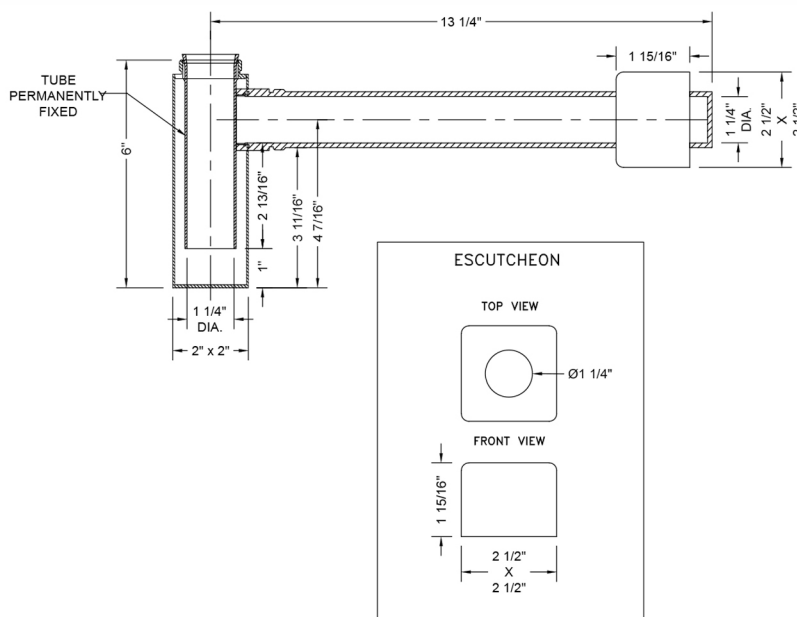

## Decorative Square Trap - 1 ¼" Wall Outlet

**Model #: 270-**

### FEATURES:

- Decorative square lavatory trap
- 1 ¼" Wall Outlet x 1 ¼" Inlet
- All brass fully polished & plated
- Complements Cubix® collection
- Extension wall tubes available

### SPECIFICATION DRAWING: