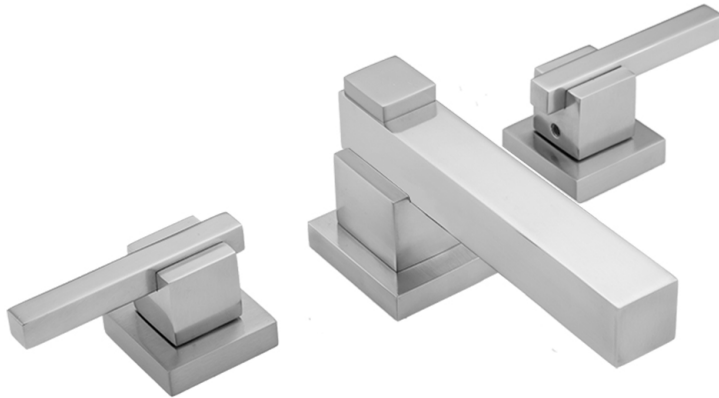

## CUBIX® Faucet with CUBIX® Lever Handles- 1.2 GPM

**Model #: 3204-1.2-**

### FEATURES:

- All brass 8" - 12" widespread faucet includes brass pop-up drain with overflow
- 1/4 turn ceramic valves
- Stationary Spout
- Available Flow Rates: 1.5, 1.2 & 0.5 GPM. Additional flow rate (aerator) options available. Contact JACLO.
- 5 1/2" spout reach
- Spout Hole Size: 1 5/8" - 2"
- Valve Hole Size: 1 1/8" - 1 5/8"
- ADA Compliant Levers

### AVAILABLE FINISHES:

Europa Bronze (EB)

White (WH)

Sedona Beige (SDB)

Tristan Brass (TB)