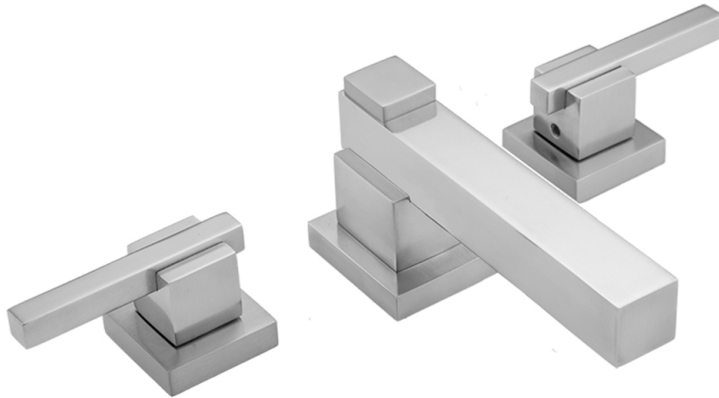

CUBIX® Faucet with CUBIX® Lever Handles - 0.5 GPM

Model #: 3204-T670-0.5-

FEATURES:

- All brass 8" - 12" widespread faucet includes brass pop-up drain with overflow
- 1/4 turn ceramic valves
- Stationary Spout
- Available Flow Rates: 1.5, 1.2 & 0.5 GPM. Additional flow rate (aerator) options available. Contact JACLO.
- 5 1/2" spout reach
- Spout Hole Size Min-Max: 1 5/8" - 2"
- Valve Hole Size Min-Max: 1 1/8" - 1 5/8"
- ADA Compliant Levers

AVAILABLE FINISHES:

Polished Chrome (PCH)	Satin Chrome (SC)	Bronze Umber (BU)
Satin Nickel (SN)	Pewter (PEW)	Caramel Bronze (CB)
Polished Nickel (PN)	Antique Brass (AB)	Antique Copper (ACU)
Oil-Rubbed Bronze (ORB)	Polished Brass (PB)	Polished Copper (PCU)
Vintage Bronze (VB)	Satin Brass (SB)	Matte Black (MBK)
Satin Gold (SG)	Polished Gold (PG)	Black Nickel (BKN)
Bombay Gold (BG)	Jewelers Gold (JG)	Satin Cooper (SCU)