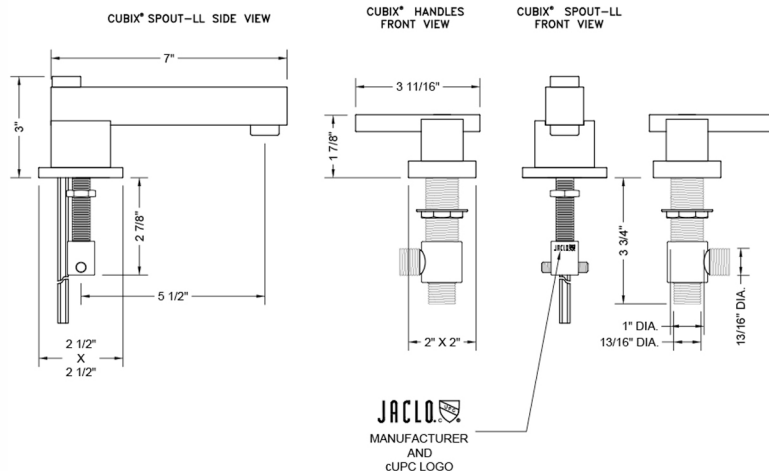

CUBIX® Faucet with CUBIX® Lever Handles - 0.5 GPM

Model #: 3204-T670-0.5-

FEATURES:

- All brass 8" - 12" widespread faucet includes brass pop-up drain with overflow
- 1/4 turn ceramic valves
- Stationary Spout
- Available Flow Rates: 1.5, 1.2 & 0.5 GPM. Additional flow rate (aerator) options available. Contact JACLO.
- 5 1/2" spout reach
- Spout Hole Size Min-Max: 1 5/8" - 2"
- Valve Hole Size Min-Max: 1 1/8" - 1 5/8"
- ADA Compliant Levers

SPECIFICATION DRAWING:

AVAILABLE HANDLES:

COMPLIANCES:

Complies with: ASME A112.18.1-2012/CSA B125.1-12