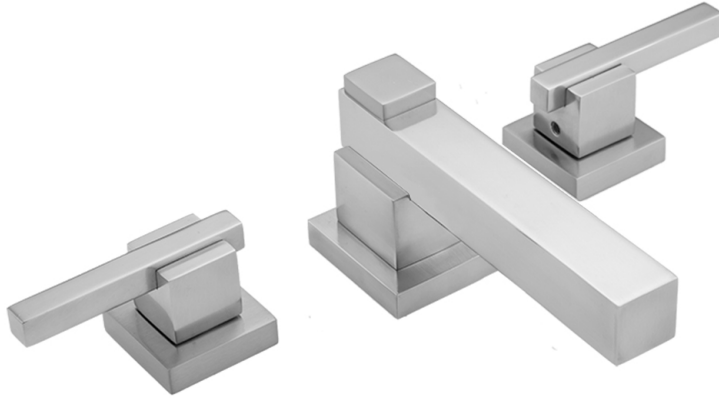

CUBIX® Faucet with CUBIX® Lever Handles & Fully Polished & Plated Pop-Up Drain

Model #: 3204-T670-836-

JACLO®

Confidence from start to finish.™

FEATURES:

- All brass 8" - 12" widespread faucet includes fully polished & plated brass pop-up drain with overflow
- 1/4 turn ceramic valves
- Stationary Spout
- Available Flow Rates: 1.5, 1.2 & 0.5 GPM. Additional flow rate (aerator) options available. Contact JACLO.
- 5 1/2" spout reach
- Spout Hole Size Min-Max: 1 5/8" - 2"
- Valve Hole Size Min-Max: 1 1/8" - 1 5/8"
- ADA Compliant Levers

AVAILABLE FINISHES:

Polished Chrome (PCH)	Satin Chrome (SC)	Bronze Umber (BU)
Satin Nickel (SN)	Pewter (PEW)	Caramel Bronze (CB)
Polished Nickel (PN)	Antique Brass (AB)	Antique Copper (ACU)
Oil-Rubbed Bronze (ORB)	Polished Brass (PB)	Polished Copper (PCU)
Vintage Bronze (VB)	Satin Brass (SB)	Matte Black (MBK)
Satin Gold (SG)	Polished Gold (PG)	Black Nickel (BKN)
Bombay Gold (BG)	Jewelers Gold (JG)	Satin Cooper (SCU)