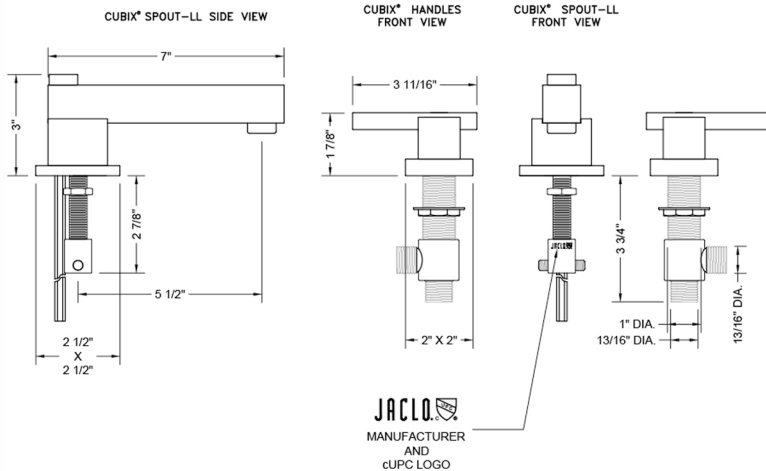

SPECIFICATION DRAWING:

AVAILABLE HANDLES:

COMPLIANCES:

Complies with: ASME A112.18.1-2012/CSA B125.1-12