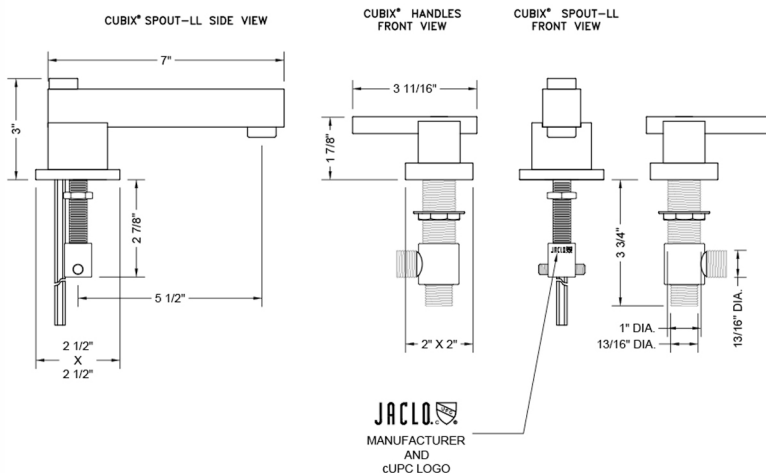

CUBIX® Faucet with CUBIX® Lever Handles

Model #: 3204-T670-

FEATURES:

- All brass 8" - 12" widespread faucet includes brass pop-up drain with overflow
- 1/4 turn ceramic valves
- Stationary Spout
- Available Flow Rates: 1.5, 1.2 & 0.5 GPM. Additional flow rate (aerator) options available. Contact JACLO.
- 5 1/2" spout reach
- Spout Hole Size Min-Max: 1 5/8" - 2"
- Valve Hole Size Min-Max: 1 1/8" - 1 5/8"
- ADA Compliant Levers

SPECIFICATION DRAWING:

AVAILABLE HANDLES:

COMPLIANCES:

Complies with: ASME A112.18.1-2012/CSA B125.1-12