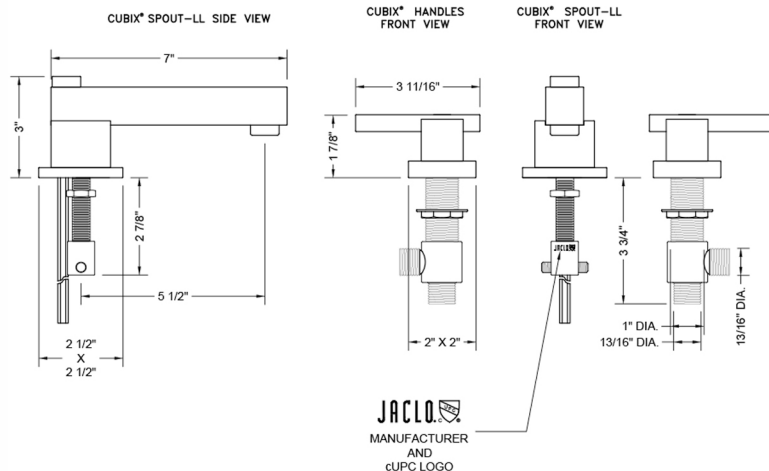

CUBIX® Faucet with CUBIX® Lever Handles - 1.2 GPM

Model #: 3204-T670-1.2-

FEATURES:

- All brass 8" - 12" widespread faucet includes brass pop-up drain with overflow
- 1/4 turn ceramic valves
- Stationary Spout
- Available Flow Rates: 1.5, 1.2 & 0.5 GPM. Additional flow rate (aerator) options available. Contact JACLO.
- 5 1/2" spout reach
- Spout Hole Size Min-Max: 1 5/8" - 2"
- Valve Hole Size Min-Max: 1 1/8" - 1 5/8"
- ADA Compliant Levers

SPECIFICATION DRAWING:

AVAILABLE HANDLES:

COMPLIANCES:

Complies with: ASME A112.18.1-2012/CSA B125.1-12