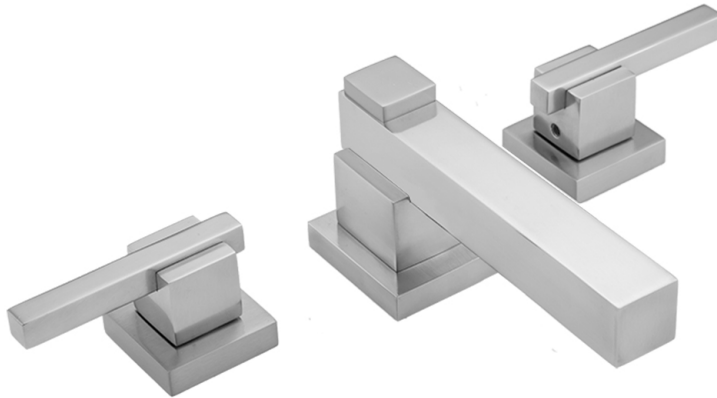

CUBIX® Faucet with CUBIX® Lever Handles - 1.2 GPM

Model #: 3204-T670-1.2-

FEATURES:

- All brass 8" - 12" widespread faucet includes brass pop-up drain with overflow
- 1/4 turn ceramic valves
- Stationary Spout
- Available Flow Rates: 1.5, 1.2 & 0.5 GPM. Additional flow rate (aerator) options available. Contact JACLO.
- 5 1/2" spout reach
- Spout Hole Size Min-Max: 1 5/8" - 2"
- Valve Hole Size Min-Max: 1 1/8" - 1 5/8"
- ADA Compliant Levers

AVAILABLE FINISHES:

Polished Chrome (PCH)	Satin Chrome (SC)	Bronze Umber (BU)
Satin Nickel (SN)	Pewter (PEW)	Caramel Bronze (CB)
Polished Nickel (PN)	Antique Brass (AB)	Antique Copper (ACU)
Oil-Rubbed Bronze (ORB)	Polished Brass (PB)	Polished Copper (PCU)
Vintage Bronze (VB)	Satin Brass (SB)	Matte Black (MBK)
Satin Gold (SG)	Polished Gold (PG)	Black Nickel (BKN)
Bombay Gold (BG)	Jewelers Gold (JG)	Satin Cooper (SCU)