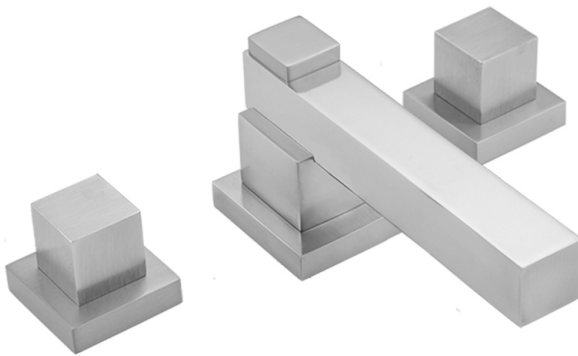

## CUBIX® Faucet with Cube Handles

Model #: 3204-T673-

### FEATURES:

- All brass 8" - 12" widespread faucet includes brass pop-up drain with overflow
- 1/4 turn ceramic valves
- Stationary Spout
- Available Flow Rates: 1.5, 1.2 & 0.5 GPM. Additional flow rate (aerator) options available. Contact JACLO.
- 5 1/2" spout reach
- Spout Hole Size Min-Max: 1 5/8" - 2"
- Valve Hole Size Min-Max: 1 1/8" - 1 5/8"