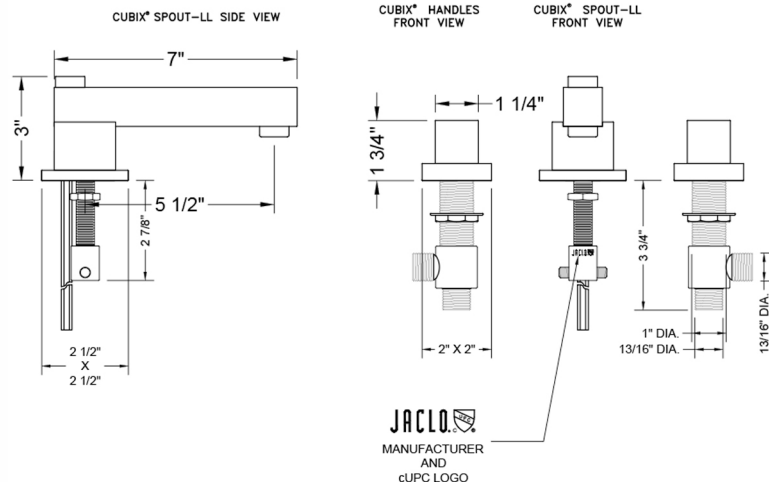

### FEATURES:

- All brass 8" - 12" widespread faucet includes brass pop-up drain with overflow
- 1/4 turn ceramic valves
- Stationary Spout
- Available Flow Rates: 1.5, 1.2 & 0.5 GPM. Additional flow rate (aerator) options available. Contact JACLO.
- 5 1/2" spout reach
- Spout Hole Size Min-Max: 1 5/8" - 2"
- Valve Hole Size Min-Max: 1 1/8" - 1 5/8"

### SPECIFICATION DRAWING: