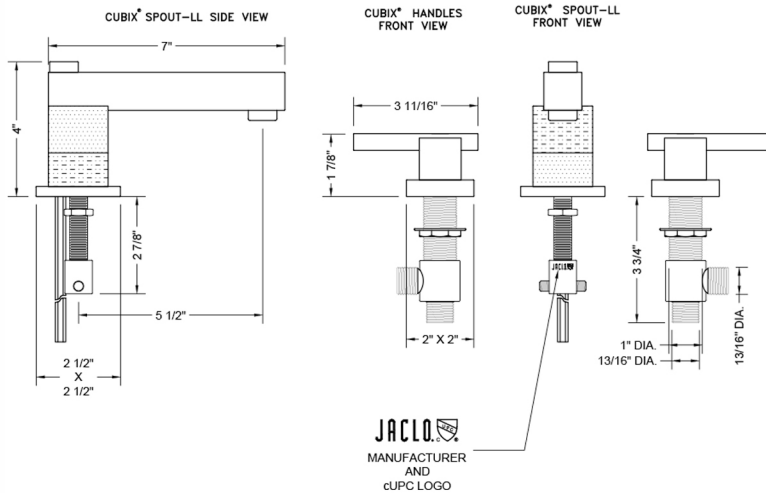

CUBIX® Faucet Double Stack with CUBIX® Lever Handles

Model #: 3304-T670-

FEATURES:

- All brass 8" - 12" widespread faucet includes brass pop-up drain with overflow
- 1/4 turn ceramic valves
- Double Stack Stationary Spout
- Available Flow Rates: 1.5, 1.2 & 0.5 GPM. Additional flow rate (aerator) options available. Contact JACLO.
- 5 1/2" spout reach
- Spout Hole Size Min-Max: 1 5/8" - 2"
- Valve Hole Size Min-Max: 1 1/8" - 1 5/8"
- ADA Compliant Levers

SPECIFICATION DRAWING:

AVAILABLE HANDLES:

COMPLIANCES:

Complies with: ASME A112.18.1-2012/CSA B125.1-12