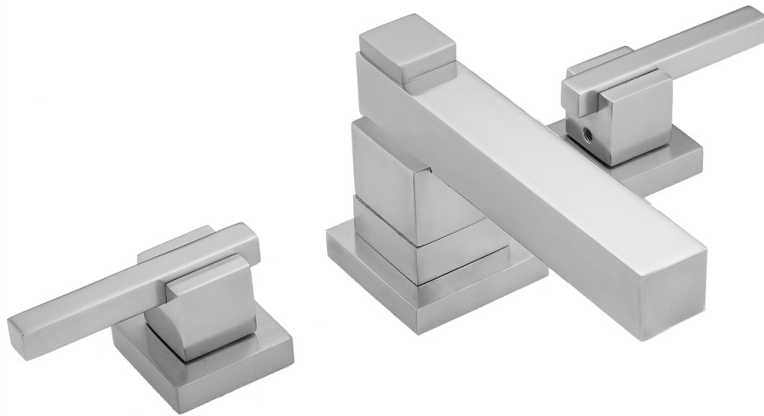

CUBIX® Faucet Double Stack with CUBIX® Lever Handles

Model #: 3304-T670-

FEATURES:

- All brass 8" - 12" widespread faucet includes brass pop-up drain with overflow
- 1/4 turn ceramic valves
- Double Stack Stationary Spout
- Available Flow Rates: 1.5, 1.2 & 0.5 GPM. Additional flow rate (aerator) options available. Contact JACLO.
- 5 1/2" spout reach
- Spout Hole Size Min-Max: 1 5/8" - 2"
- Valve Hole Size Min-Max: 1 1/8" - 1 5/8"
- ADA Compliant Levers

AVAILABLE FINISHES:

Polished Chrome (PCH)	Satin Chrome (SC)	Bronze Umber (BU)
Satin Nickel (SN)	Pewter (PEW)	Caramel Bronze (CB)
Polished Nickel (PN)	Antique Brass (AB)	Antique Copper (ACU)
Oil-Rubbed Bronze (ORB)	Polished Brass (PB)	Polished Copper (PCU)
Vintage Bronze (VB)	Satin Brass (SB)	Matte Black (MBK)
Satin Gold (SG)	Polished Gold (PG)	Black Nickel (BKN)
Bombay Gold (BG)	Jewelers Gold (JG)	Satin Cooper (SCU)