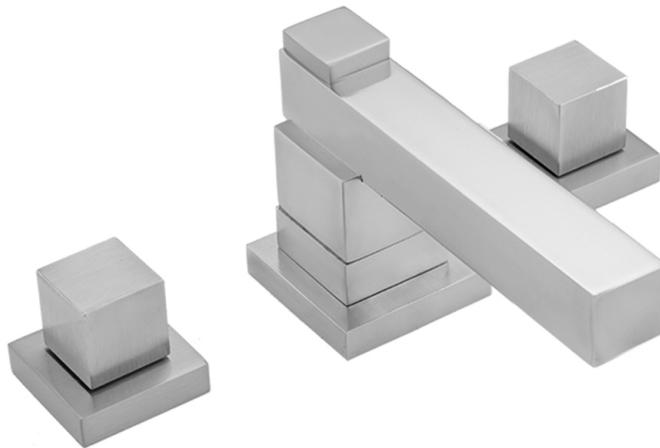

CUBIX® Double Stack Faucet with Cube Handles - 0.5 GPM

Model #: 3304-T673-0.5-

FEATURES:

- All brass 8" - 12" widespread faucet includes brass pop-up drain with overflow
- 1/4 turn ceramic valves
- Double Stack Stationary Spout
- Available Flow Rates: 1.5, 1.2 & 0.5 GPM. Additional flow rate (aerator) options available. Contact JACLO.
- 5 1/2" spout reach
- Spout Hole Size Min-Max: 1 5/8" - 2"
- Valve Hole Size Min-Max: 1 1/8" - 1 5/8"

AVAILABLE FINISHES:

Polished Chrome (PCH)	Satin Chrome (SC)	Bronze Umber (BU)
Satin Nickel (SN)	Pewter (PEW)	Caramel Bronze (CB)
Polished Nickel (PN)	Antique Brass (AB)	Antique Copper (ACU)
Oil-Rubbed Bronze (ORB)	Polished Brass (PB)	Polished Copper (PCU)
Vintage Bronze (VB)	Satin Brass (SB)	Matte Black (MBK)
Satin Gold (SG)	Polished Gold (PG)	Black Nickel (BKN)
Bombay Gold (BG)	Jewelers Gold (JG)	Satin Cooper (SCU)