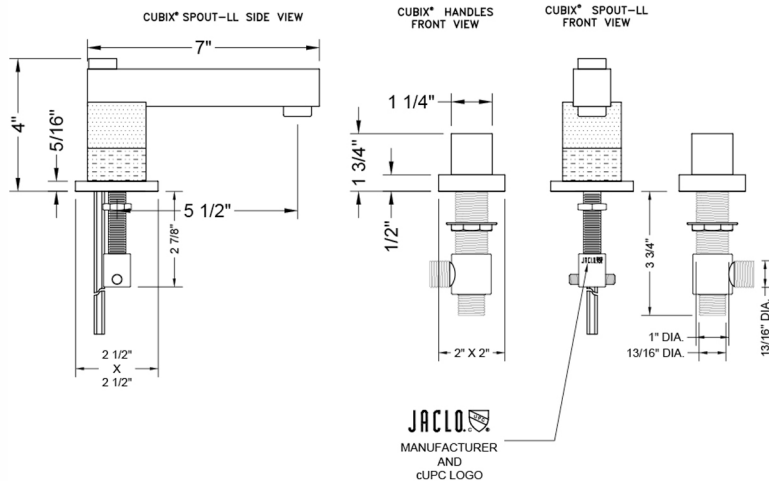

## FEATURES:

- All brass 8" - 12" widespread faucet includes brass pop-up drain with overflow
- 1/4 turn ceramic valves
- Double Stack Stationary Spout
- Available Flow Rates: 1.5, 1.2 & 0.5 GPM. Additional flow rate (aerator) options available. Contact JACLO.
- 5 1/2" spout reach
- Spout Hole Size Min-Max: 1 5/8" - 2"
- Valve Hole Size Min-Max: 1 1/8" - 1 5/8"

## SPECIFICATION DRAWING: