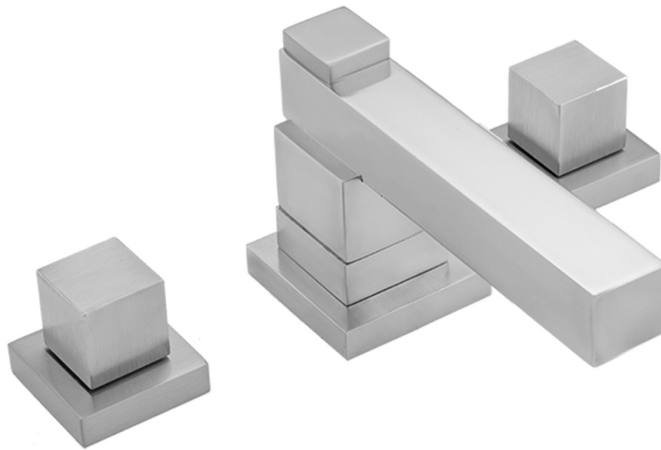

# CUBIX® Double Stack Faucet with Cube Handles - 1.2 GPM

**Model #: 3304-T673-1.2-**

## FEATURES:

- All brass 8" - 12" widespread faucet includes brass pop-up drain with overflow
- 1/4 turn ceramic valves
- Double Stack Stationary Spout
- Available Flow Rates: 1.5, 1.2 & 0.5 GPM. Additional flow rate (aerator) options available. Contact JACLO.
- 5 1/2" spout reach
- Spout Hole Size Min-Max: 1 5/8" - 2"
- Valve Hole Size Min-Max: 1 1/8" - 1 5/8"