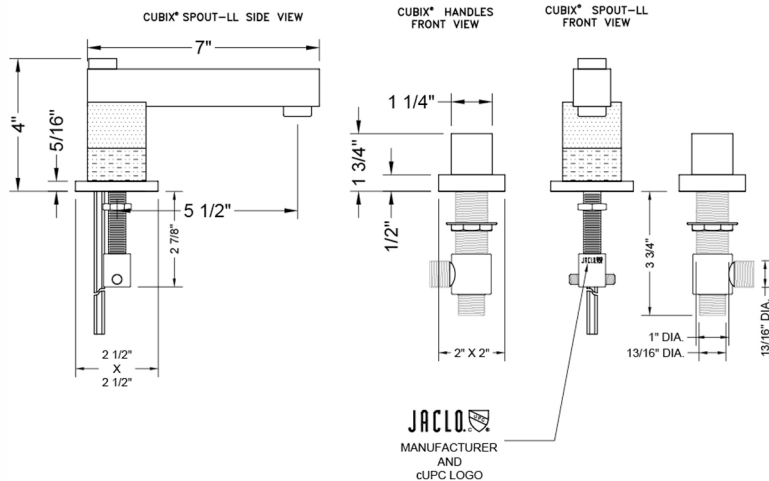

SPECIFICATION DRAWING: