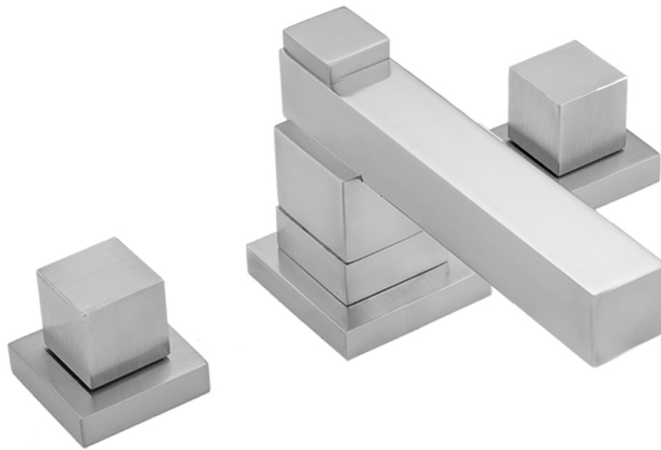

CUBIX® Double Stack Faucet with Cube Handles & Fully Polished & Plated Pop-Up Drain

Model #: 3304-T673-836-

JACLO®

Confidence from start to finish.™

FEATURES:

- All brass 8" - 12" widespread faucet includes fully polished & plated brass pop-up drain with overflow
- 1/4 turn ceramic valves
- Double Stack Stationary Spout
- Available Flow Rates: 1.5, 1.2 & 0.5 GPM. Additional flow rate (aerator) options available. Contact JACLO.
- 5 1/2" spout reach
- Spout Hole Size Min-Max: 1 5/8" - 2"
- Valve Hole Size Min-Max: 1 1/8" - 1 5/8"

AVAILABLE FINISHES:

Polished Chrome (PCH)	Satin Chrome (SC)	Bronze Umber (BU)
Satin Nickel (SN)	Pewter (PEW)	Caramel Bronze (CB)
Polished Nickel (PN)	Antique Brass (AB)	Antique Copper (ACU)
Oil-Rubbed Bronze (ORB)	Polished Brass (PB)	Polished Copper (PCU)
Vintage Bronze (VB)	Satin Brass (SB)	Matte Black (MBK)
Satin Gold (SG)	Polished Gold (PG)	Black Nickel (BKN)
Bombay Gold (BG)	Jewelers Gold (JG)	Satin Cooper (SCU)