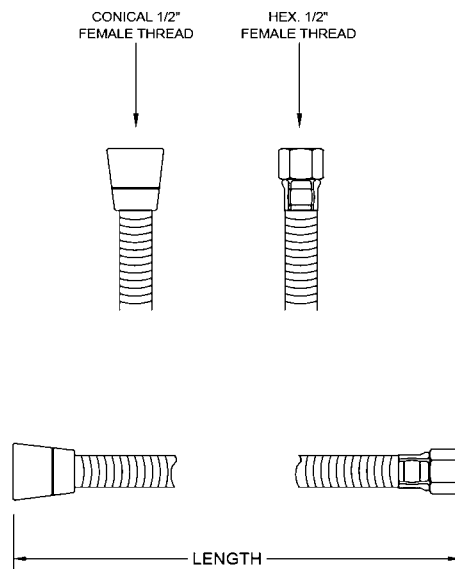

### FEATURES:

- Stainless steel stretchable handshower hose
- 1/2" Female threads
- Hoses stretch from 79"-102"
- Brass hex nut is on one end of the hose, and a brass conical nut to hold the handshower is on the other end
- Attach handshower to conical end of hose
- Available in STAINLESS STEEL ONLY

### SPECIFICATION DRAWING:

STAINLESS STEEL STRETCHABLE HANDSHOWER HOSE		
PART #	DESCRIPTION	LENGTH
3460-SS	STRETCHABLE STAINLESS STEEL HOSE 60"	60"
3479-SS	STRETCHABLE STAINLESS STEEL HOSE 79"	79"