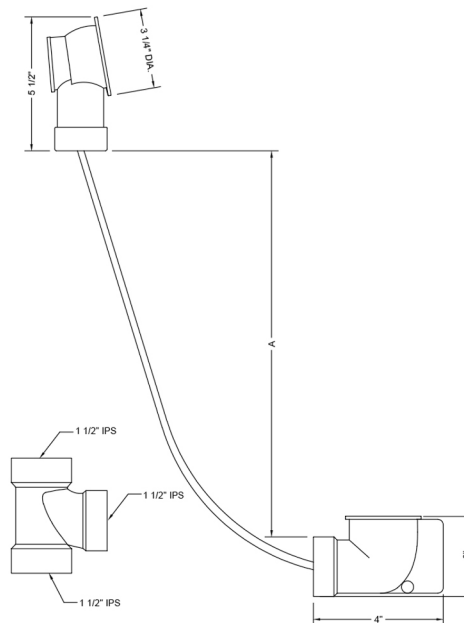

PVC Bath Waste and Overflow Subassembly (Geberit)

Model #: 370-LT

FEATURES:

- Designed to fit most manufacturers' bath and whirlpool tubs from 12" to 16" deep
- 17" cable length
- For 1½" PVC Schedule 40
- Stainless steel cable for strength and durability
- Complements both contemporary and traditional styling
- Geberit subassemblies
- SUBASSEMBLIES ONLY
- Complete with shoe/overflow mounting hardware

AVAILABLE FINISHES:

N/A

SPECIFICATION DRAWING:

PVC BATH WASTE & OVERFLOW		
PART #	A	CABLE LENGTH
370-LT	12"-16"	17"
372-LT	17"-24"	27"
374-LT	23"-27"	33"
376-LT	28"-29"	43"
ABS BATH WASTE & OVERFLOW		
371-LT	12"-16"	17"
373-LT	17"-24"	27"
375-LT	23"-27"	33"
377-LT	28"-29"	43"