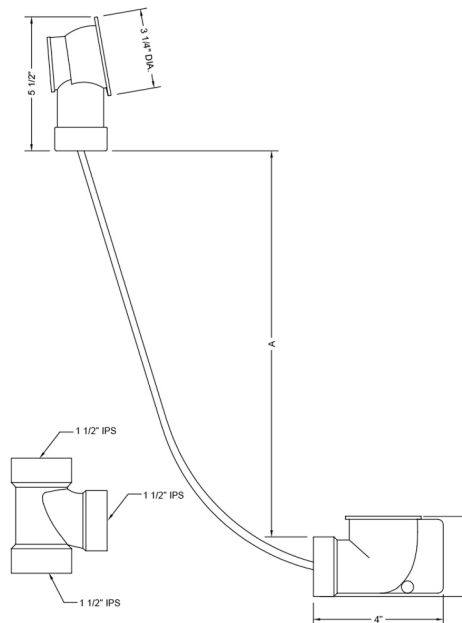

ABS Bath Waste and Overflow Subassembly (Geberit)

Model #: 371-LT

FEATURES:

- Designed to fit most manufacturers' bath and whirlpool tubs from 12" to 16" deep
- 17" cable length
- For 1½" ABS Schedule 40
- Stainless steel cable for strength and durability
- Complements both contemporary and traditional styling
- Geberit subassemblies
- SUBASSEMBLIES ONLY
- Complete with shoe/overflow mounting hardware
- ABS pipe NOT included

AVAILABLE FINISHES:

N/A

SPECIFICATION DRAWING:

PVC BATH WASTE & OVERFLOW		
PART #	A	CABLE LENGTH
370-LT	12"-16"	17"
372-LT	17"-24"	27"
374-LT	23"-27"	33"
376-LT	28"-29"	43"
ABS BATH WASTE & OVERFLOW		
371-LT	12"-16"	17"
373-LT	17"-24"	27"
375-LT	23"-27"	33"
377-LT	28"-29"	43"