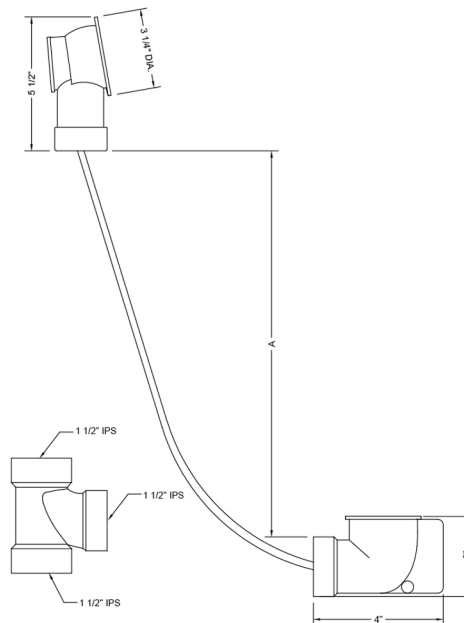

ABS Bath Waste and Overflow Subassembly (Geberit)

Model #: 373-LT

FEATURES:

- Designed to fit most manufacturers' bath and whirlpool tubs from 17" to 24" deep
- 27" cable length
- For 1 1/2" ABS Schedule 40
- Stainless steel cable for strength and durability
- Complements both contemporary and traditional styling
- Geberit subassemblies
- SUBASSEMBLIES ONLY
- Complete with shoe/overflow mounting hardware
- ABS pipe NOT included

AVAILABLE FINISHES:

N/A

SPECIFICATION DRAWING:

PVC BATH WASTE & OVERFLOW		
PART #	A	CABLE LENGTH
370-LT	12"-16"	17"
372-LT	17"-24"	27"
374-LT	23"-27"	33"
376-LT	28"-29"	43"
ABS BATH WASTE & OVERFLOW		
371-LT	12"-16"	17"
373-LT	17"-24"	27"
375-LT	23"-27"	33"
377-LT	28"-29"	43"