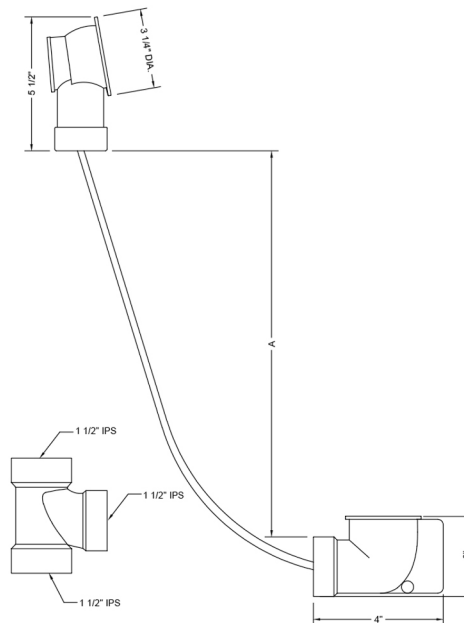

PVC Bath Waste and Overflow Subassembly (Geberit)

Model #: 374-LT

FEATURES:

- Designed to fit most manufacturers' bath and whirlpool tubs from 23" to 27" deep
- 33" cable length
- For 1 1/2" PVC Schedule 40
- Stainless steel cable for strength and durability
- Complements both contemporary and traditional styling
- Geberit subassemblies
- SUBASSEMBLIES ONLY
- Complete with shoe/overflow mounting hardware

AVAILABLE FINISHES:

N/A

SPECIFICATION DRAWING:

PVC BATH WASTE & OVERFLOW		
PART #	A	CABLE LENGTH
370-LT	12"-16"	17"
372-LT	17"-24"	27"
374-LT	23"-27"	33"
376-LT	28"-29"	43"
ABS BATH WASTE & OVERFLOW		
371-LT	12"-16"	17"
373-LT	17"-24"	27"
375-LT	23"-27"	33"
377-LT	28"-29"	43"