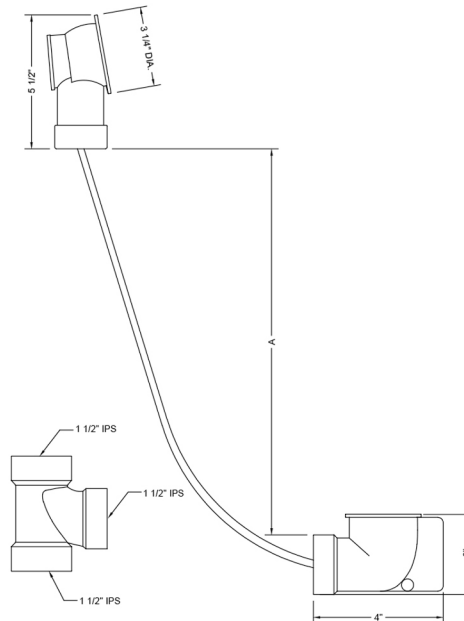

# ABS Bath Waste and Overflow Subassembly (Geberit)

Model #: 377-LT

### FEATURES:

- Designed to fit most manufacturers' bath and whirlpool tubs from 28" to 29" deep
- 43" cable length
- For 1½" ABS Schedule 40
- Stainless steel cable for strength and durability
- Complements both contemporary and traditional styling
- Geberit subassemblies
- SUBASSEMBLIES ONLY
- Complete with shoe/overflow mounting hardware
- ABS pipe NOT included

### SPECIFICATION DRAWING:

PVC BATH WASTE & OVERFLOW		
PART #	A	CABLE LENGTH
370-LT	12"-16"	17"
372-LT	17"-24"	27"
374-LT	23"-27"	33"
376-LT	28"-29"	43"
ABS BATH WASTE & OVERFLOW		
371-LT	12"-16"	17"
373-LT	17"-24"	27"
375-LT	23"-27"	33"
377-LT	28"-29"	43"