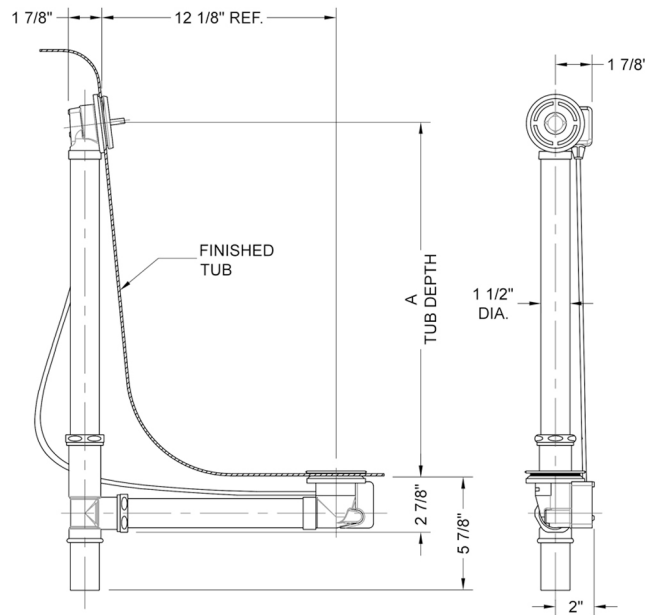

# PVC Tubular Bath Waste and Overflow Subassembly (Geberit)

**Model #: 384-LT**

**FEATURES:**

- Designed to fit most manufacturers' bath and whirlpool tubs from 23"- 27" deep
- 33" cable length
- Stainless steel cable for strength and durability
- Geberit subassemblies
- SUBASSEMBLIES ONLY
- 1 1/2" PVC tubular

**AVAILABLE FINISHES:**  
N/A

**SPECIFICATION DRAWING:**

1 1/2" PVC TUBULAR		
PART. #	A TUB DEPTH	CABLE LENGTH
382-LT	12" - 16"	17"
383-LT	17" - 24"	27"
384-LT	23" - 27"	33"