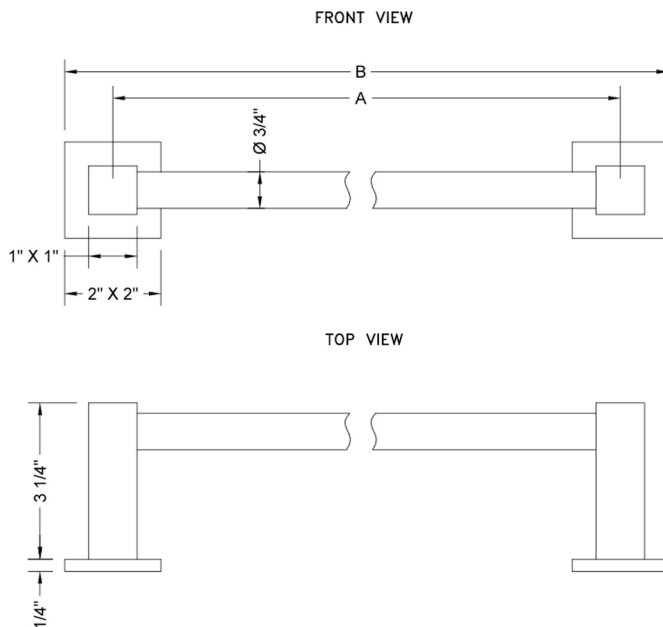

## 18" CUBIX® Towel Bar

Model #: 4218-

### FEATURES:

- All brass towel bar
- Universal mounting hardware included
- 3 1/2" projection
- Custom lengths available, contact JACLO for pricing & availability
- Able to be cut in the field
- Not available in BKN, PCU, & PG

### SPECIFICATION DRAWING:

CUBIX® TOWEL BARS			
PART. #	DESCRIPTION	A	B
4218-	18" TOWEL BAR	18"	20"
4224-	24" TOWEL BAR	24"	26"