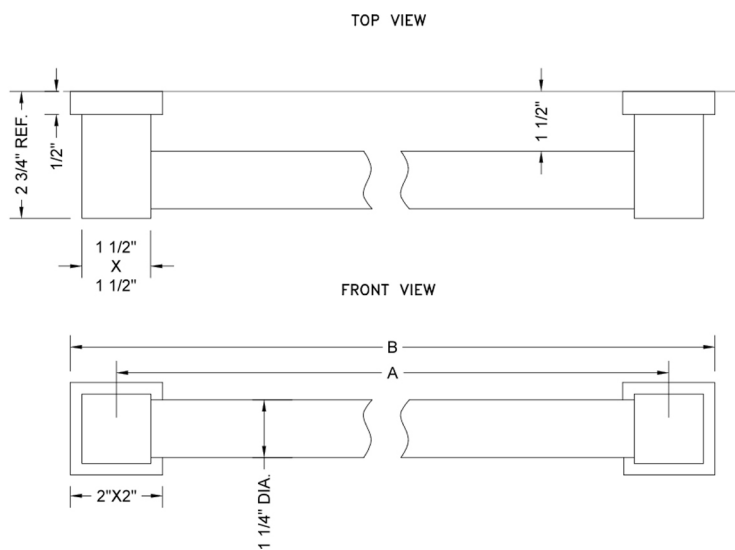

24" CUBIX® Straight Grab Bar

Model #: 4324-

FEATURES:

- ADA compliant when properly installed
- All brass construction, fully polished & plated
- Style to complement CUBIX® collection
- All grab bars can be custom sized. Contact JACLO for pricing & availability
- Optional handshower sliders and toilet paper/wash cloth holders can be added only upon initial order

SPECIFICATION DRAWING:

BRASS LUXURY GRAB BARS			
PART. #	DESCRIPTION	A	B
4312-XXX	12" GRAB BAR	12"	14"
4316-XXX	16" GRAB BAR	16"	18"
4318-XXX	18" GRAB BAR	18"	20"
4324-XXX	24" GRAB BAR	24"	26"
4332-XXX	32" GRAB BAR	32"	34"
4336-XXX	36" GRAB BAR	36"	38"
4342-XXX	42" GRAB BAR	42"	44"
4348-XXX	48" GRAB BAR	48"	50"