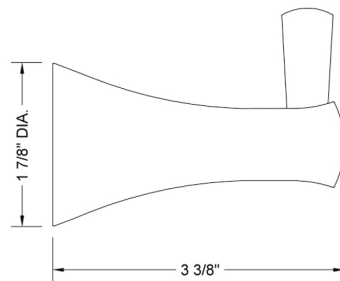

## Cranford Robe Hook Model #: 4460-RH-

### FEATURES:

- All brass single robe hook
- Universal mounting hardware included
- 3 3/8" projection
- Blocking required for proper installation
- Not available in ULB

### SPECIFICATION DRAWING:

SIDE VIEW

FRONT VIEW