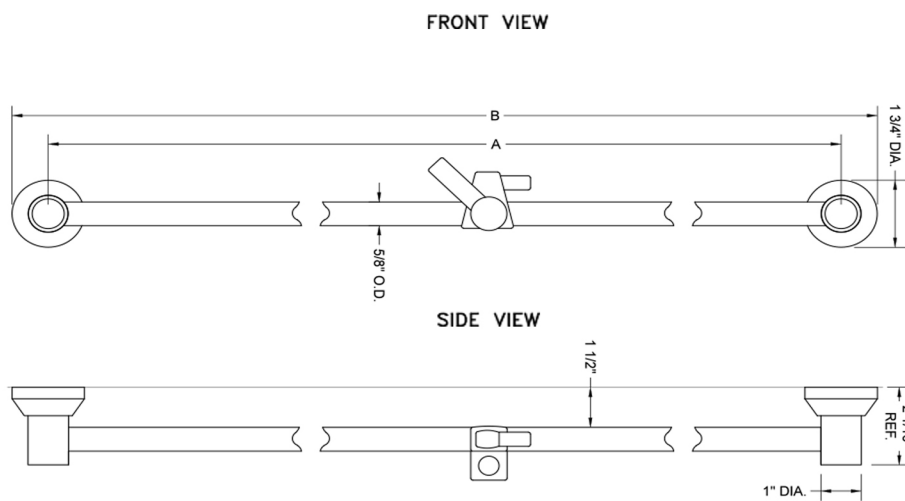

## 42" Pin Mount Low Profile Wall Bar

**Model #: 4642-**

### FEATURES:

- Brass pin mount low profile wall bar
- Adjustable height & handshower angle
- Lever slider easily moves up & down & side to side
- Low profile design mounts close to wall
- Requires use of swivel handshower holder 8013- or 8012- (sold separately)
- Mounting hardware included

### SPECIFICATION DRAWING:

PIN MOUNT LOW PROFILE WALL BAR			
PART. #	DESCRIPTION	A	B
4624	24" WALL BAR	24"	25 3/4"
4630	30" WALL BAR	30"	31 3/4"
4642	42" WALL BAR	42"	43 3/4"