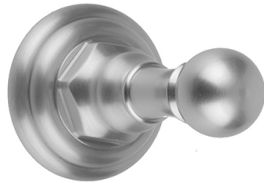

Roaring 20's / Westfield Robe Hook

Model #: 4830-RH-

FEATURES:

- All brass single robe hook
- Universal mounting hardware included
- 3 3/4" projection

AVAILABLE FINISHES:

Polished Chrome (PCH)	Satin Chrome (SC)	Bronze Umber (BU)
Satin Nickel (SN)	Pewter (PEW)	Caramel Bronze (CB)
Polished Nickel (PN)	Antique Brass (AB)	Antique Copper (ACU)
Oil-Rubbed Bronze (ORB)	Polished Brass (PB)	Polished Copper (PCU)
Vintage Bronze (VB)	Satin Brass (SB)	Matte Black (MBK)
Satin Gold (SG)	Polished Gold (PG)	Black Nickel (BKN)
White (WH)	Unlacquered Brass (ULB)	Satin Cooper (SCU)
Almond (ALD)	Amber (AMB)	Azure Blue (AZB)
Coral (COR)	Mint Green (GRN)	Stone Grey (GRY)
Lilac (LAC)	Light Blue (LBL)	Limon (LIM)
Plum (PLM)	Pink (PNK)	Red (RED)
Graphite (GPH)	Aged Unlacquered Brass (AUB)	