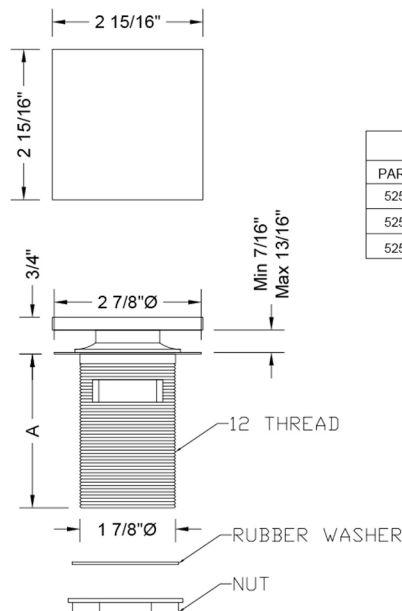

# Extra Long Thread Square Toe Control Drain Strainer with Overflow- 3" Long Thread

Model #: 525-75-

## FEATURES:

- 3" long threads for thick tubs
- Square brass cap (3" x 3")
- Brass body
- Fits JACLO, Gerber and most other manufacturers
- Use for thick tubs requiring drain with overflow
- Pairs with part # 2459- tail piece for direct outlet

## SPECIFICATION DRAWING:

| BRASS SQUARE TOE-CONTROL DRAIN STRAINER |                                       |    |
|---|---------------------------------------|----|
| PART. #                                 | DESCRIPTION                           | A  |
| 525-75-                                 | EXTRA LONG TOE-CONTROL DRAIN STRAINER | 3" |
| 525-100-                                | EXTRA LONG TOE-CONTROL DRAIN STRAINER | 4" |
| 525-125-                                | EXTRA LONG TOE-CONTROL DRAIN STRAINER | 5" |