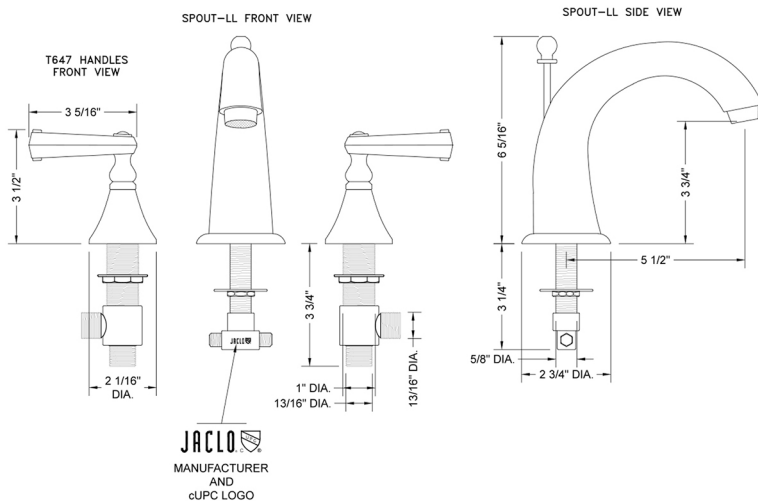

SPECIFICATION DRAWING: