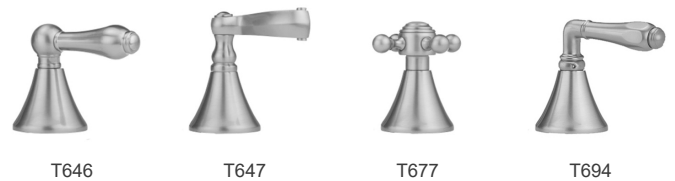

COMPLIANCES:

CEC

Complies with: ASME A112.18.1-2012/CSA B125.1-12