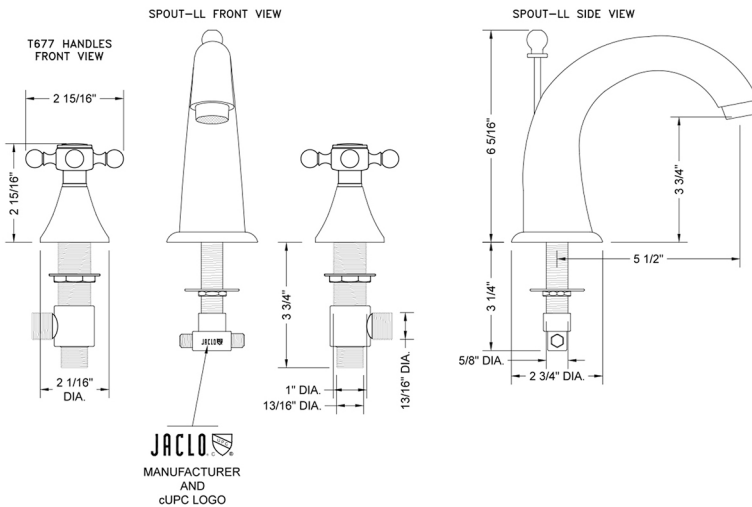

Cranford Faucet with Ball Cross Handles- 1.2 GPM

Model #: 5460-T677-1.2-

FEATURES:

- All brass 8" - 12" widespread faucet includes brass pop-up drain with overflow
- 1/4 turn ceramic valves
- Stationary Spout
- Available Flow Rates: 1.5, 1.2 & 0.5 GPM. Additional flow rate (aerator) options available. Contact JACLO.
- 5 1/2" spout reach
- Spout Hole Size: 1 1/4" - 1 3/4"
- Valve Hole Size: 1 1/8" - 1 5/8"

SPECIFICATION DRAWING:

AVAILABLE HANDLES:

COMPLIANCES:

CEC

Complies with: ASME A112.18.1-2012/CSA B125.1-12