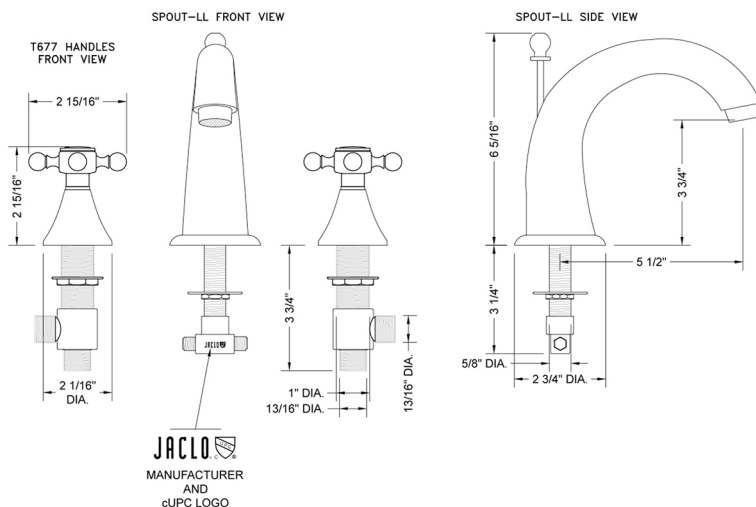

## Cranford Faucet with Ball Cross Handles

Model #: 5460-T677-

### FEATURES:

- All brass 8" - 12" widespread faucet includes brass pop-up drain with overflow
- 1/4 turn ceramic valves
- Stationary Spout
- Available Flow Rates: 1.5, 1.2 & 0.5 GPM. Additional flow rate (aerator) options available. Contact JACLO.
- 5 1/2" spout reach center to center
- Spout Hole Size Min-Max: 1 1/4" - 1 3/4"
- Valve Hole Size Min-Max: 1 1/8" - 1 5/8"
- Both standard metal & porcelain buttons/caps are included with the T677 handle option
- For additional drain options refer to lavatory drain section or visit [jaclo.com](http://jaclo.com)

### SPECIFICATION DRAWING: