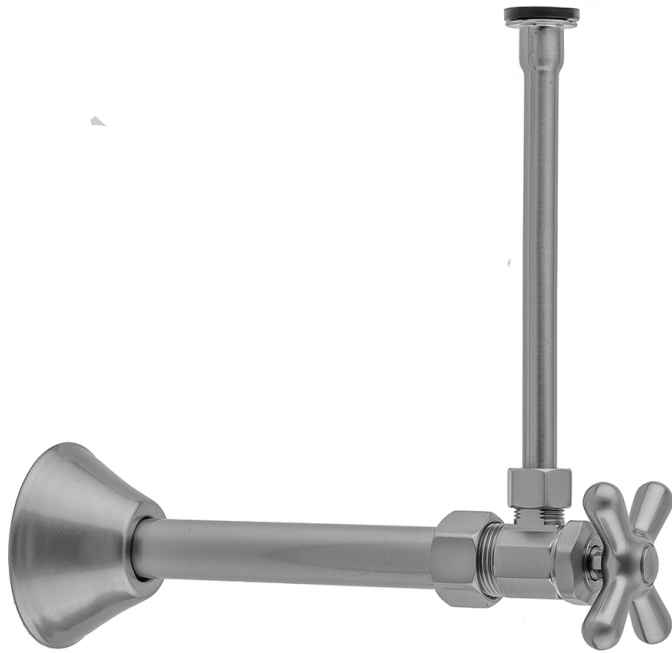

Multi Turn Angle Pattern 5/8" O.D. Compression (Fits 1/2" Copper) x 3/8" O.D. Toilet Supply Kit with Cross Handle, 20" Supply Tube, Cover Tube, Escutcheon  
**Model #: 5812X-72CT-**

**FEATURES:**

- Complete Toilet Supply Kit
- Kit contains:
  - (1) Multi Turn Angle Pattern 5/8" O.D. Compression (Fits 1/2" Copper) x 3/8" O.D. Compression Supply Valve with Cross Handle P/N 5812X
  - (1) 20" Copper Supply Tube P/N 772
  - (1) Cover Tubes P/N 579
  - (1) Escutcheon P/N 7116
  - Not available in AB, ACU, BKN, BU, CB, GPH, MBK, PCU, PEW, PG, SB, SC, SCU, SG, ULB, AUB, WH, & JACLO=COLOR

**AVAILABLE FINISHES:**

Polished Chrome (PCH)    Satin Nickel (SN)    Polished Nickel (PN)  
 Oil-Rubbed Bronze (ORB)    Polished Brass (PB)    Vintage Bronze (VB)

**SPECIFICATION DRAWING:**

COMPONENTS	
DESCRIPTION	QTY:
ANGLE VALVE - STANDARD CROSS HANDLE	1
20" X 3/8" O.D. SUPPLY TUBE	1
ESCUTCHEON	1
5 1/4" COVER TUBE	1
PLASTIC FILL VALVE COUPLING NUT	1

**AVAILABLE HANDLES:**