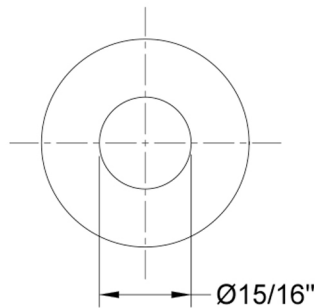

Contempo Round Escutcheon Model #: 6015-

FEATURES:

- 2 1/8" Diameter multi fit brass escutcheon
- Supplied with three O-rings to fit:
 - 1/2" IPS wall & ceiling drop nipples
 - 1/2" showerarms
 - Cover tube 579-
 - 629- & 631- series valves
- Decorative contemporary design

SPECIFICATION DRAWING:

FRONT VIEW

SIDE VIEW