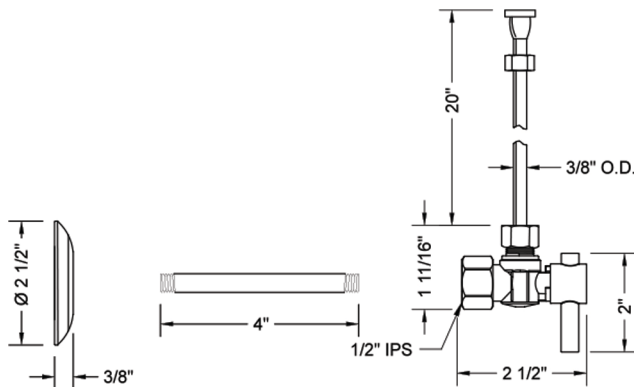

# Quarter Turn Angle Pattern 1/2" IPS x 3/8" O.D. Toilet Supply Kit with Contempo Lever Handle, 20" Supply Tube, Escutcheon

**Model #: 616-2-72-**

### FEATURES:

- Complete Toilet Supply Kit
- Kit contains:
  - (1) Quarter Turn Angle Pattern 1/2" IPS x 3/8" O.D. Supply Valve with Contempo Lever Handle P/N 616-2
  - (1) 20" Copper Supply Tube P/N 772
  - (1) Escutcheon P/N 741 (ULB P/N 6015)
  - (1) 1/2" Brass Nipples P/N 801-12.4

### SPECIFICATION DRAWING:

COMPONENTS	
DESCRIPTION	QTY:
ANGLE VALVE - CONTEMPO LEVER HANDLE	1
20" X 1/2" O.D. SUPPLY TUBE	1
ESCUTCHEON	1
PLASTIC FILL VALVE COUPLING NUT	1
4" NIPPLE	1