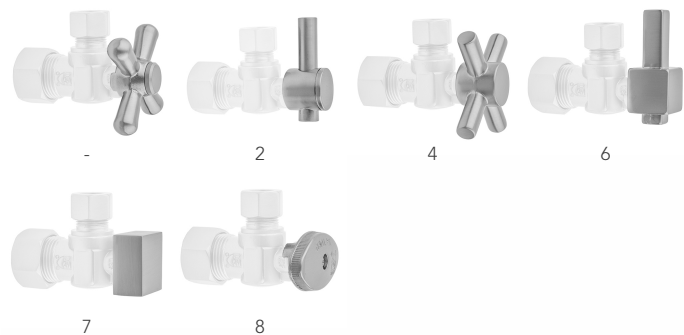

AVAILABLE HANDLES:

COMPLIANCES:

Complies with: ASME A112.18.1-2012/CSA B125.1-12