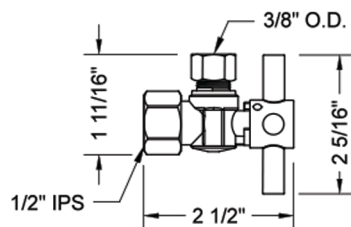

Quarter Turn Angle Pattern 1/2" IPS x 3/8" O.D. Supply Valve with Contempo Cross Handle

Model #: 616-4-

FEATURES:

- Angle pattern IPS x 3/8" O.D. quarter turn ball valve
- 1/2" IPS inlet x 3/8" O.D. outlet
- All brass body and stem

AVAILABLE FINISHES:

Polished Chrome (PCH)	Satin Chrome (SC)	Bronze Umber (BU)
Satin Nickel (SN)	Pewter (PEW)	Caramel Bronze (CB)
Polished Nickel (PN)	Antique Brass (AB)	Antique Copper (ACU)
Oil-Rubbed Bronze (ORB)	Polished Brass (PB)	Polished Copper (PCU)
Vintage Bronze (VB)	Satin Brass (SB)	Matte Black (MBK)
Satin Gold (SG)	Polished Gold (PG)	Black Nickel (BKN)
Bombay Gold (BG)	Jewelers Gold (JG)	Europa Bronze (EB)
White (WH)	Sedona Beige (SDB)	Tristan Brass (TB)
Unlacquered Brass (ULB)	Satin Cooper (SCU)	

SPECIFICATION DRAWING:

AVAILABLE HANDLES:

COMPLIANCES:

Complies with: ASME A112.18.1-2012/CSA B125.1-12