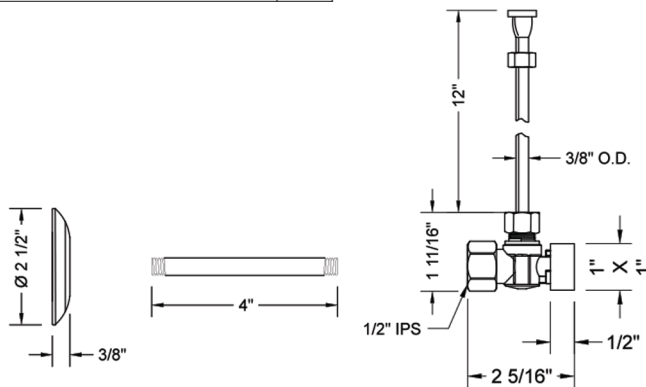

# Quarter Turn Angle Pattern 1/2" IPS x 3/8" O.D. Toilet Supply Kit with Square Handle, 12" Supply Tube, Escutcheon

**Model #: 616-7-71-**

### FEATURES:

- Complete Toilet Supply Kit
- Kit contains:
  - (1) Quarter Turn Angle Pattern 1/2" IPS x 3/8" O.D. Supply Valve with Square Handle P/N 616-7
  - (1) 12" Copper Supply Tube P/N 771
  - (1) Escutcheon P/N 741 (ULB P/N 6015)
  - (1) 1/2" Brass Nipple P/N 801-12.4

### SPECIFICATION DRAWING:

COMPONENTS	
DESCRIPTION	QTY:
ANGLE VALVE - SQUARE HANDLE	1
12" X 1/2" O.D. SUPPLY TUBE	1
ESCUTCHEON	1
PLASTIC FILL VALVE COUPLING NUT	1
4" NIPPLE	1