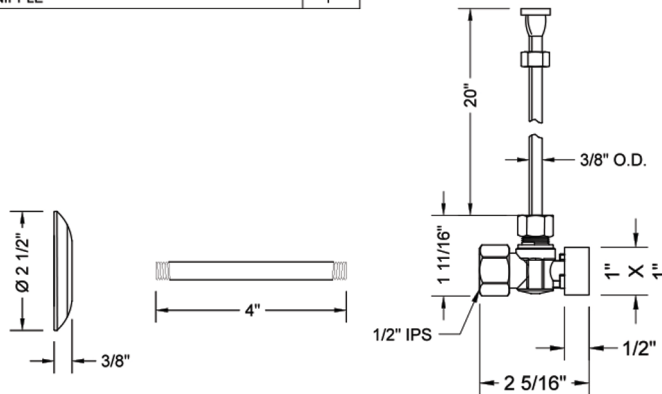

Quarter Turn Angle Pattern 1/2" IPS x 3/8" O.D. Toilet Supply Kit with Square Handle, 20" Supply Tube, Escutcheon

Model #: 616-7-72-

FEATURES:

- Complete Toilet Supply Kit
- Kit contains:
 - (1) Quarter Turn Angle Pattern 1/2" IPS x 3/8" O.D. Supply Valve with Square Handle P/N 616-7
 - (1) 20" Copper Supply Tube P/N 772
 - (1) Escutcheon P/N 741
 - (1) 1/2" Brass Nipple P/N 801-12.4

SPECIFICATION DRAWING:

COMPONENTS	
DESCRIPTION	QTY:
ANGLE VALVE - SQUARE HANDLE	1
20" X 1/2" O.D. SUPPLY TUBE	1
ESCUTCHEON	1
PLASTIC FILL VALVE COUPLING NUT	1
4" NIPPLE	1

AVAILABLE HANDLES: