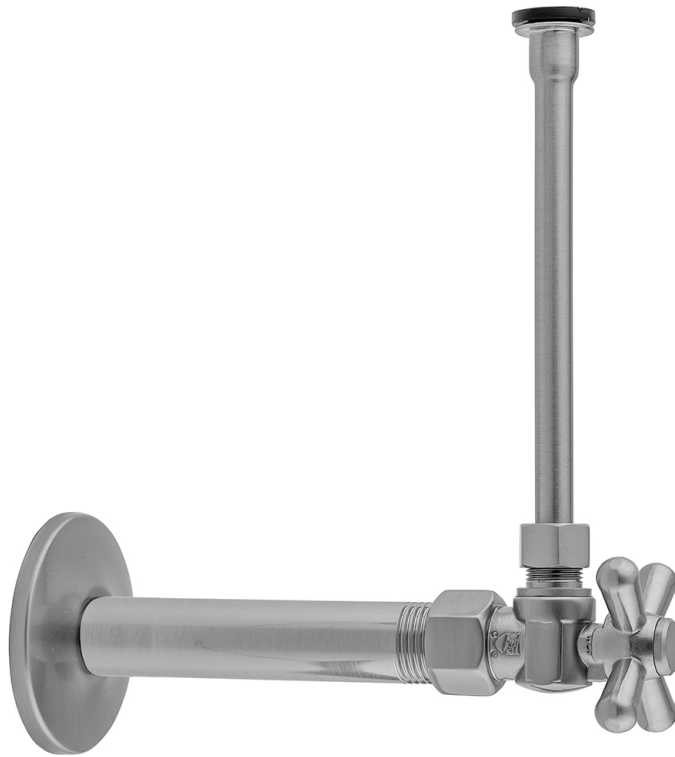

# Quarter Turn Angle Pattern 1/2" IPS x 3/8" O.D. Toilet Supply Kit with Standard Cross Handle, 12" Supply Tube, Escutcheon

**Model #: 616-71-**

## FEATURES:

- Complete Toilet Supply Kit
- Kit contains:
  - (1) Quarter Turn Angle Pattern 1/2" IPS x 3/8" O.D. Supply Valve with Standard Cross Handle P/N 616
  - (1) 12" Copper Supply Tube P/N 771
  - (1) Escutcheon P/N 741 (ULB P/N 6015)
  - (1) 1/2" Brass Nipple P/N 801-12.4

## SPECIFICATION DRAWING:

COMPONENTS	
DESCRIPTION	QTY:
ANGLE VALVE - STANDARD CROSS HANDLE	1
12" X 1/2" O.D. SUPPLY TUBE	1
ESCUTCHEON	1
PLASTIC FILL VALVE COUPLING NUT	1
4" NIPPLE	1