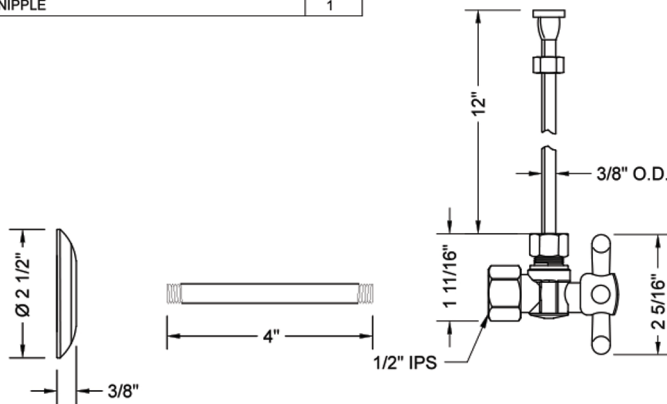

# Quarter Turn Angle Pattern 1/2" IPS x 3/8" O.D. Toilet Supply Kit with Standard Cross Handle, 12" Supply Tube, Escutcheon

**Model #: 616-71-**

## FEATURES:

- Complete Toilet Supply Kit
- Kit contains:
  - (1) Quarter Turn Angle Pattern 1/2" IPS x 3/8" O.D. Supply Valve with Standard Cross Handle P/N 616
  - (1) 12" Copper Supply Tube P/N 771
  - (1) Escutcheon P/N 741 (ULB P/N 6015)
  - (1) 1/2" Brass Nipple P/N 801-12.4

## SPECIFICATION DRAWING:

COMPONENTS	
DESCRIPTION	QTY:
ANGLE VALVE - STANDARD CROSS HANDLE	1
12" X 1/2" O.D. SUPPLY TUBE	1
ESCUTCHEON	1
PLASTIC FILL VALVE COUPLING NUT	1
4" NIPPLE	1