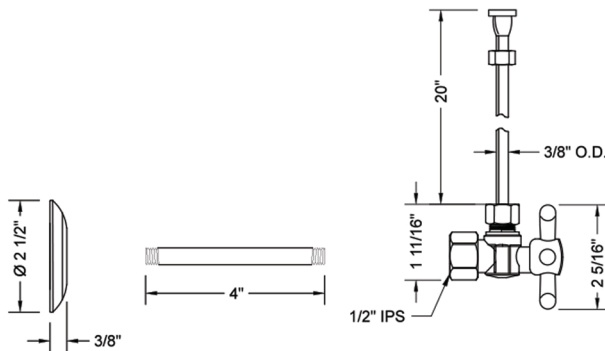

# Quarter Turn Angle Pattern 1/2" IPS x 3/8" O.D. Toilet Supply Kit with Standard Cross Handle, 20" Supply Tube, Escutcheon

**Model #: 616-72-**

## FEATURES:

- Complete Toilet Supply Kit
- Kit contains:
  - (1) Quarter Turn Angle Pattern 1/2" IPS x 3/8" O.D. Supply Valve with Standard Cross Handle P/N 616
  - (1) 20" Copper Supply Tube P/N 772
  - (1) Escutcheon P/N 741 (ULB P/N 6015)
  - (1) 1/2" Brass Nipple P/N 801-12.4

## SPECIFICATION DRAWING:

COMPONENTS	
DESCRIPTION	QTY:
ANGLE VALVE - STANDARD CROSS HANDLE	1
20" X 1/2" O.D. SUPPLY TUBE	1
ESCUTCHEON	1
PLASTIC FILL VALVE COUPLING NUT	1
4" NIPPLE	1