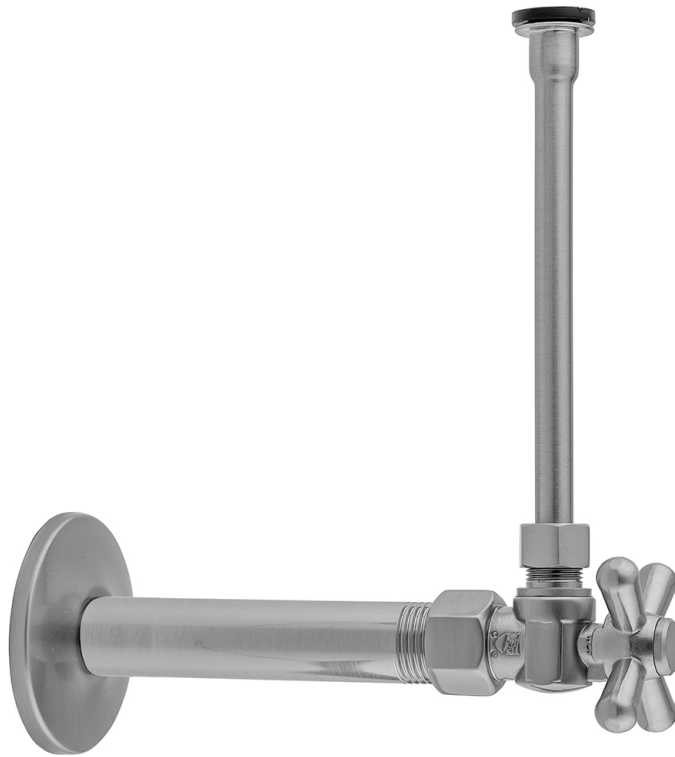

# Quarter Turn Angle Pattern 1/2" IPS x 3/8" O.D. Toilet Supply Kit with Standard Cross Handle, 20" Supply Tube, Escutcheon

**Model #: 616-72-**

## FEATURES:

- Complete Toilet Supply Kit
- Kit contains:
  - (1) Quarter Turn Angle Pattern 1/2" IPS x 3/8" O.D. Supply Valve with Standard Cross Handle P/N 616
  - (1) 20" Copper Supply Tube P/N 772
  - (1) Escutcheon P/N 741 (ULB P/N 6015)
  - (1) 1/2" Brass Nipple P/N 801-12.4

## SPECIFICATION DRAWING:

COMPONENTS	
DESCRIPTION	QTY:
ANGLE VALVE - STANDARD CROSS HANDLE	1
20" X 1/2" O.D. SUPPLY TUBE	1
ESCUTCHEON	1
PLASTIC FILL VALVE COUPLING NUT	1
4" NIPPLE	1