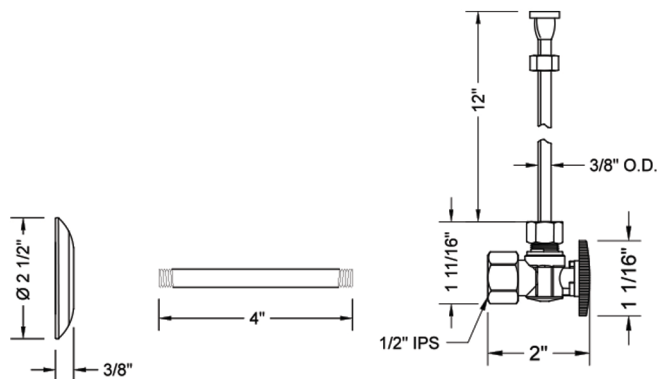

# Quarter Turn Angle Pattern 1/2" IPS x 3/8" O.D. Toilet Supply Kit with Oval Handle, 12" Supply Tube, Escutcheon

**Model #: 616-8-71-**

### FEATURES:

- Complete Toilet Supply Kit
- Kit contains:
  - (1) Quarter Turn Angle Pattern 1/2" IPS x 3/8" O.D. Supply Valve with Oval Handle P/N 616-8
  - (1) 12" Copper Supply Tube P/N 771
  - (1) Escutcheon P/N 741 (ULB P/N 6015)
  - (1) 1/2" Brass Nipple P/N 801-12.4

### SPECIFICATION DRAWING:

COMPONENTS	
DESCRIPTION	QTY:
ANGLE VALVE - OVAL HANDLE	1
12" X 1/2" O.D. SUPPLY TUBE	1
ESCUTCHEON	1
PLASTIC FILL VALVE COUPLING NUT	1
4" NIPPLE	1