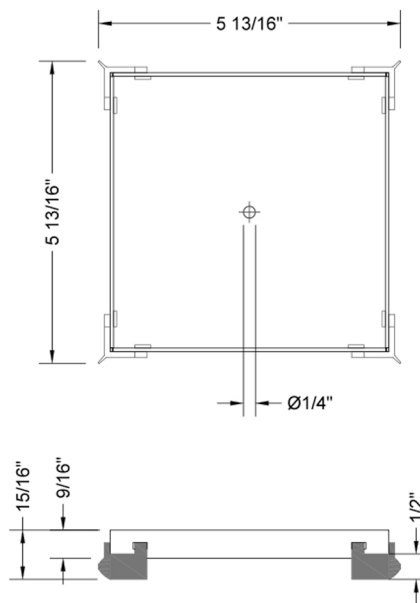

### FEATURES:

- 304 stainless steel construction
- Key included to remove grate for easy cleaning
- 6" x 6" empty tray—insert your own tiles
- For use with JACLO square channel drain body (84266-) sold separately

### SPECIFICATION DRAWING: