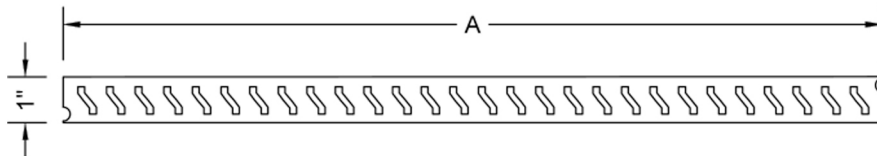

**Slim 48" Channel Drain "S" Grate**  
**Model #: 6208-48-**

**FEATURES:**

- 1" wide sleek design grate
- 304 stainless steel construction
- Nominal size: 48"
- JACLO slim channel drain body sold separately P/N 83248
- Key included to remove grate for easy cleaning
- Stackable plastic feet included for easy installation
- Standard finishes: BSS & PSS. Additional finishes available: MBK, WH, & JACLO=COLOR. Call for pricing

**AVAILABLE FINISHES:**

Polished Stainless (PSS) Brushed Stainless (BSS)

**SPECIFICATION DRAWING:**

JACLO SLIM "S" GRATE ONLY		
PART. #	DESCRIPTION	A
6208-32-XXX	32" SLIM "S" GRATE	32"
6208-36-XXX	36" SLIM "S" GRATE	36"
6208-42-XXX	42" SLIM "S" GRATE	42"
6208-48-XXX	48" SLIM "S" GRATE	48"
6208-60-XXX	60" SLIM "S" GRATE	60"