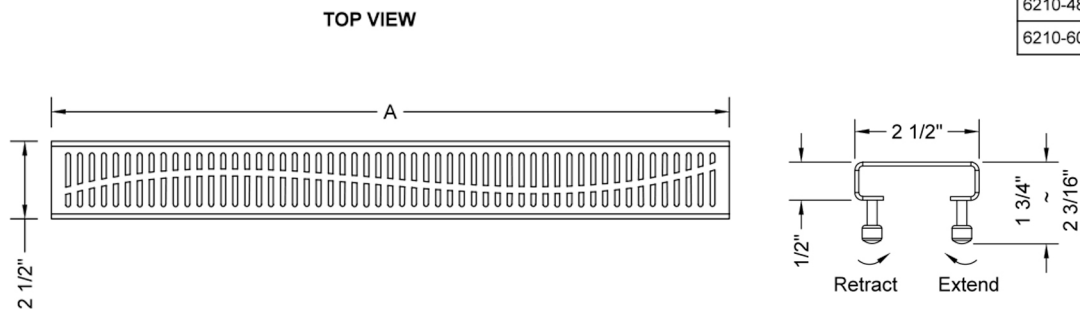

### FEATURES:

- 304 stainless steel construction
- Nominal Size: 42"
- Key included to remove grate for easy cleaning
- Adjustable feet for perfect installation
- JACLO channel drain body sold separately
- Standard finishes: BSS & PSS. Additional finishes available: MBK, WH, & JACLO=COLOR. Call for pricing and availability

### SPECIFICATION DRAWING:

JACLO SLOTTED GRATE ONLY		
PART. #	DESCRIPTION	A
6210-24-XXX	SLOTTED GRATE	22 1/4"
6210-32-XXX	SLOTTED GRATE	30 1/8"
6210-36-XXX	SLOTTED GRATE	34 1/8"
6210-42-XXX	SLOTTED GRATE	42"
6210-48-XXX	SLOTTED GRATE	46"
6210-60-XXX	SLOTTED GRATE	57 3/4"