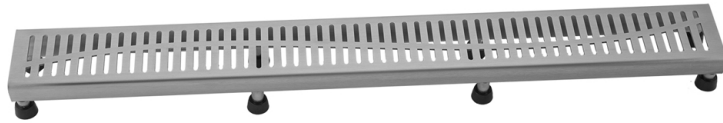

## 42" Channel Drain Slotted Grate

Model #: 6210-42-

### FEATURES:

- 304 stainless steel construction
- Nominal Size: 42"
- Key included to remove grate for easy cleaning
- Adjustable feet for perfect installation
- JACLO channel drain body sold separately
- Standard finishes: BSS & PSS. Additional finishes available: MBK, WH, & JACLO=COLOR. Call for pricing and availability

### SPECIFICATION DRAWING:

JACLO SLOTTED GRATE ONLY		
PART. #	DESCRIPTION	A
6210-24-XXX	SLOTTED GRATE	22 1/4"
6210-32-XXX	SLOTTED GRATE	30 1/8"
6210-36-XXX	SLOTTED GRATE	34 1/8"
6210-42-XXX	SLOTTED GRATE	42"
6210-48-XXX	SLOTTED GRATE	46"
6210-60-XXX	SLOTTED GRATE	57 3/4"