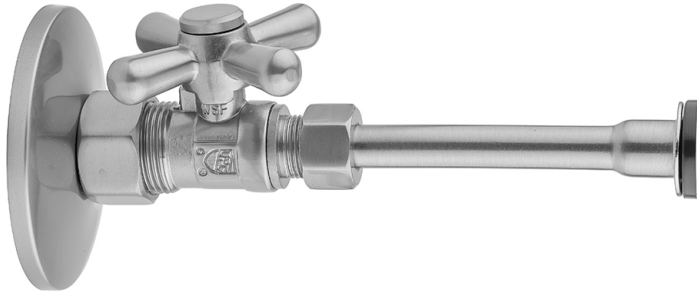

Quarter Turn Straight Pattern 5/8" O.D. Compression (Fits 1/2" Copper) x 3/8" O.D. Toilet Supply Kit with Standard Cross Handle, 12" Supply Tube, Escutcheon

Model #: 622-71-

FEATURES:

- Complete Toilet Supply Kit
- Kit contains:
 - (1) Quarter Turn Straight Pattern 5/8" O.D. Compression (Fits 1/2" Copper) x 3/8" O.D. Supply Valve with Standard Cross Handle P/N 622-6
 - (1) 12" Copper Supply Tube P/N 771
 - (1) Escutcheon P/N 7463 (ULB P/N 6015)

AVAILABLE FINISHES:

Polished Chrome (PCH)	Satin Chrome (SC)	Bronze Umber (BU)
Satin Nickel (SN)	Pewter (PEW)	Caramel Bronze (CB)
Polished Nickel (PN)	Antique Brass (AB)	Antique Copper (ACU)
Oil-Rubbed Bronze (ORB)	Polished Brass (PB)	Polished Copper (PCU)
Vintage Bronze (VB)	Satin Brass (SB)	Matte Black (MBK)
Satin Gold (SG)	Polished Gold (PG)	Black Nickel (BKN)
Bombay Gold (BG)	Jewelers Gold (JG)	Europa Bronze (EB)
White (WH)	Sedona Beige (SDB)	Tristan Brass (TB)
Unlacquered Brass (ULB)	Satin Cooper (SCU)	

SPECIFICATION DRAWING:

COMPONENTS	
DESCRIPTION	QTY:
STRAIGHT VALVE - STANDARD CROSS HANDLE	1
12" X 3/8" O.D. SUPPLY TUBE	1
ESCUTCHEON	1
PLASTIC FILL VALVE COUPLING NUT	1

AVAILABLE HANDLES: