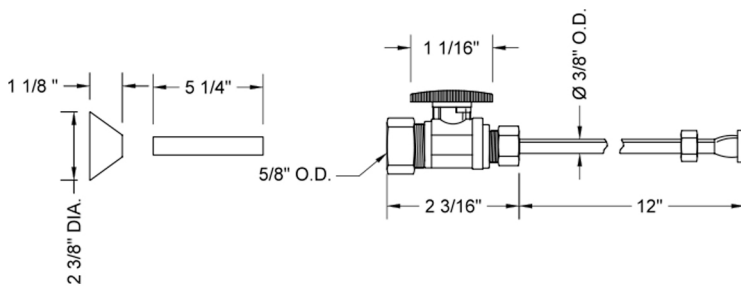

Quarter Turn Straight Pattern 5/8" O.D. Compression (Fits 1/2" Copper) x 3/8" O.D. Toilet Supply Kit with Oval Handle, 12" Supply Tube, Cover Tube, Escutcheon

Model #: 622-8-71CT-

FEATURES:

- Complete Toilet Supply Kit
- Kit contains:
 - (1) Quarter Turn Straight Pattern 5/8" O.D. Compression (Fits 1/2" Copper) x 3/8" O.D. Supply Valve with Oval Handle P/N 622-8
 - (1) 12" Copper Supply Tube P/N 771
 - (1) Bell Escutcheon P/N 7116
 - (1) Cover Tube P/N 579

SPECIFICATION DRAWING:

COMPONENTS	
DESCRIPTION	QTY:
STRAIGHT VALVE - CONTEMPO CROSS HANDLE	1
12" X 3/8" O.D. SUPPLY TUBE	1
ESCUTCHEON	1
PLASTIC FILL VALVE COUPLING NUT	1
5 1/4" COVER TUBE	1

AVAILABLE HANDLES: