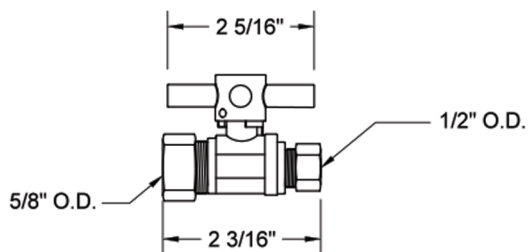

SPECIFICATION DRAWING: