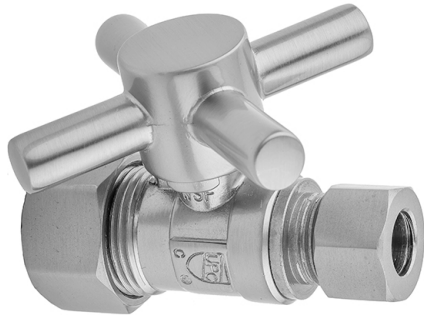

# Quarter Turn Straight Pattern 5/8" O.D. Compression (Fits 1/2" Copper) x 1/2" O.D. Supply Valve with Contempo Cross Handle

**Model #: 623-4-**

## FEATURES:

- Straight pattern 5/8" O.D. compression fit x 1/2" O.D. quarter turn ball valve
- 5/8" O.D. compression inlet x 1/2" O.D. outlet
- 5/8" O.D. compression fits 1/2" copper tubing
- All brass body and stem