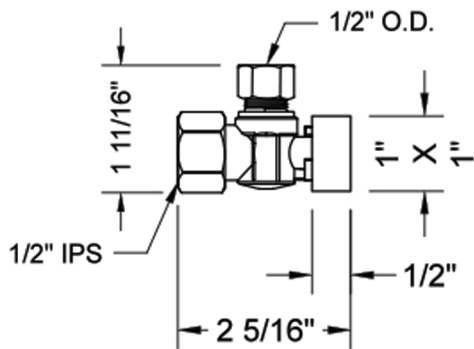

Quarter Turn Angle Pattern 1/2" IPS x 1/2" O.D. Supply Valve with Square Handle

Model #: 626-7-

FEATURES:

- Angle pattern IPS x 1/2" O.D. quarter turn ball valve
- 1/2" IPS inlet x 1/2" O.D. outlet
- All brass body and stem

AVAILABLE FINISHES:

Polished Chrome (PCH)	Satin Chrome (SC)	Bronze Umber (BU)
Satin Nickel (SN)	Pewter (PEW)	Caramel Bronze (CB)
Polished Nickel (PN)	Antique Brass (AB)	Antique Copper (ACU)
Oil-Rubbed Bronze (ORB)	Polished Brass (PB)	Polished Copper (PCU)
Vintage Bronze (VB)	Satin Brass (SB)	Matte Black (MBK)
Satin Gold (SG)	Polished Gold (PG)	Black Nickel (BKN)
Bombay Gold (BG)	Jewelers Gold (JG)	Europa Bronze (EB)
White (WH)	Sedona Beige (SDB)	Tristan Brass (TB)
Unlacquered Brass (ULB)	Satin Cooper (SCU)	

SPECIFICATION DRAWING:

AVAILABLE HANDLES:

COMPLIANCES:

Complies with: ASME A112.18.1-2012/CSA B125.1-12